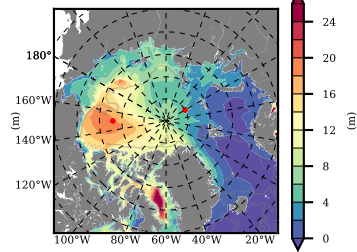

BCTGE28NEV401A1S2 mean FWC (m) over 1983

Mean FWC (m) from BG Obs Sys. (Proshutinsky et al. GRL2018) over year 2003-2017

Mean FWC (m) from Init State

BCTGE28NEV401A1S2 mean SSH anomaly

Mean DOT from Armitage et al. 2017 2003-2014