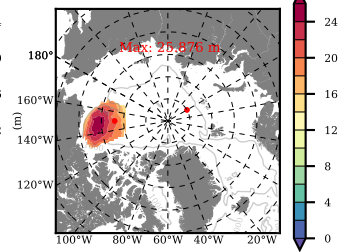

BCTGE28NEV401A1S2 mean FWC (m) over 1983

Mean FWC (m) from BG Obs Sys. (Proshutinsky et al. GRL2018) over year 2003-2017

Mean FWC (m) from Init State

BCTGE28NEV401A1S2 mean SSH anomaly

Mean DOT from Armitage et al. 2017 2003-2014