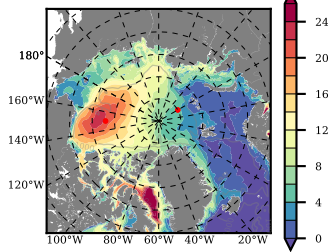

BCTGE28NEV401A1S2 mean FWC (m) over 1983

Mean FWC (m) from BG Obs Sys. (Proshutinsky et al. GRL2018) over year 2003-2017

Mean FWC (m) from Init State

BCTGE28NEV401A1S2 mean SSH anomaly

Mean DOT from Armitage et al. 2017 2003-2014