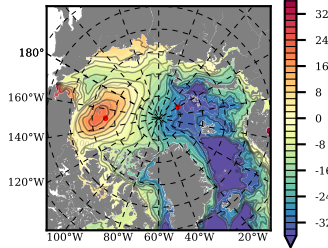

BCTGE28NEV401A1S2 mean FWC (m) over 1983

Mean FWC (m) from BG Obs Sys. (Proshutinsky et al. GRL2018) over year 2003-2017

Mean FWC (m) from Init State

BCTGE28NEV401A1S2 mean SSH anomaly

Mean DOT from Armitage et al. 2017 2003-2014