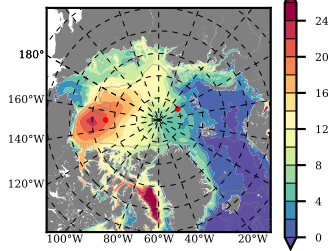

BCTGE28NEV401A1S2 mean FWC (m) over 1984

Mean FWC (m) from BG Obs Sys. (Proshutinsky et al. GRL2018) over year 2003-2017

Mean FWC (m) from Init State

BCTGE28NEV401A1S2 mean SSH anomaly

Mean DOT from Armitage et al. 2017 2003-2014