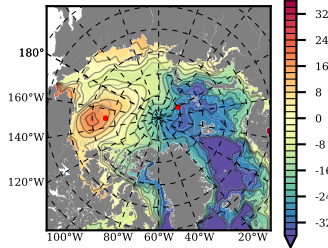

BCTGE28NEV401A1S2 mean FWC (m) over 1984

Mean FWC (m) from BG Obs Sys. (Proshutinsky et al. GRL2018) over year 2003-2017

Mean FWC (m) from Init State

BCTGE28NEV401A1S2 mean SSH anomaly

Mean DOT from Armitage et al. 2017 2003-2014