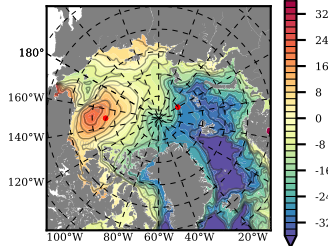

BCTGE28NEV401A1S2 mean FWC (m) over 1985

Mean FWC (m) from BG Obs Sys. (Proshutinsky et al. GRL2018) over year 2003-2017

Mean FWC (m) from Init State

BCTGE28NEV401A1S2 mean SSH anomaly

Mean DOT from Armitage et al. 2017 2003-2014