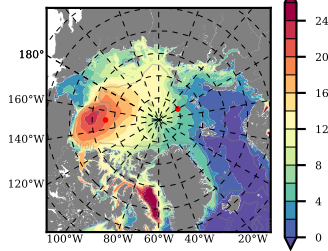

BCTGE28NEV401A1S2 mean FWC (m) over 1985

Mean FWC (m) from BG Obs Sys. (Proshutinsky et al. GRL2018) over year 2003-2017

Mean FWC (m) from Init State

BCTGE28NEV401A1S2 mean SSH anomaly

Mean DOT from Armitage et al. 2017 2003-2014