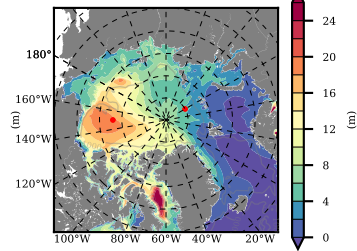

BCTGE28NEV401A1S2 mean FWC (m) over 1987

Mean FWC (m) from BG Obs Sys. (Proshutinsky et al. GRL2018) over year 2003-2017

Mean FWC (m) from Init State

BCTGE28NEV401A1S2 mean SSH anomaly

Mean DOT from Armitage et al. 2017 2003-2014