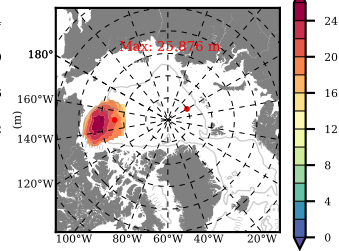

BCTGE28NEV401A1S2 mean FWC (m) over 1987

Mean FWC (m) from BG Obs Sys. (Proshutinsky et al. GRL2018) over year 2003-2017

Mean FWC (m) from Init State

BCTGE28NEV401A1S2 mean SSH anomaly

Mean DOT from Armitage et al. 2017 2003-2014