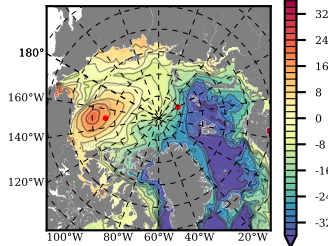

BCTGE28NEV401A1S2 mean FWC (m) over 1987

Mean FWC (m) from BG Obs Sys. (Proshutinsky et al. GRL2018) over year 2003-2017

Mean FWC (m) from Init State

BCTGE28NEV401A1S2 mean SSH anomaly

Mean DOT from Armitage et al. 2017 2003-2014