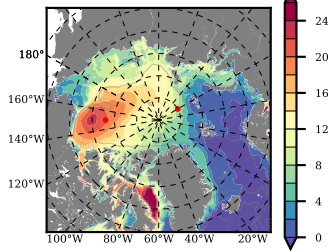

BCTGE28NEV401A1S2 mean FWC (m) over 1987

Mean FWC (m) from BG Obs Sys. (Proshutinsky et al. GRL2018) over year 2003-2017

Mean FWC (m) from Init State

BCTGE28NEV401A1S2 mean SSH anomaly

Mean DOT from Armitage et al. 2017 2003-2014