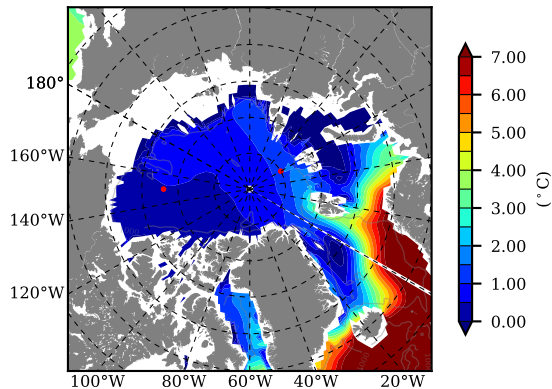

BCTGE28NEV401A1S3 AW Max Temp over 1979

AW Max Temp from PHC 3.0

BCTGE28NEV401A1S3 AW Max Temp depth

AW Max Temp depth from PHC 3.0