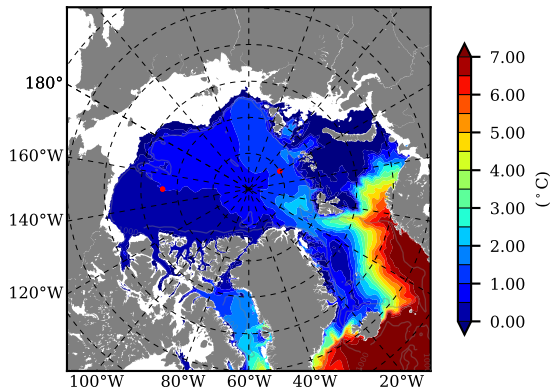

BCTGE28NEV401A1S3 AW Max Temp over 1979

AW Max Temp from PHC 3.0

BCTGE28NEV401A1S3 AW Max Temp depth

AW Max Temp depth from PHC 3.0