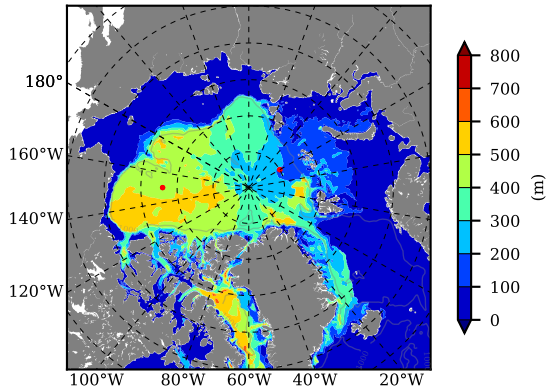

BCTGE28NEV401A1S3 AW Max Temp over 1979

AW Max Temp from PHC 3.0

BCTGE28NEV401A1S3 AW Max Temp depth

AW Max Temp depth from PHC 3.0