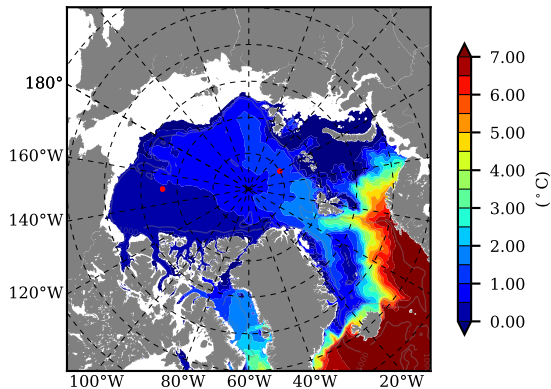

BCTGE28NEV401A1S3 AW Max Temp over 1980

AW Max Temp from PHC 3.0

BCTGE28NEV401A1S3 AW Max Temp depth

AW Max Temp depth from PHC 3.0