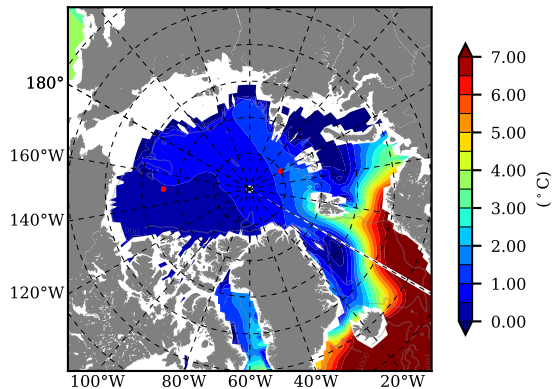

BCTGE28NEV401A1S3 AW Max Temp over 1980

AW Max Temp from PHC 3.0

BCTGE28NEV401A1S3 AW Max Temp depth

AW Max Temp depth from PHC 3.0