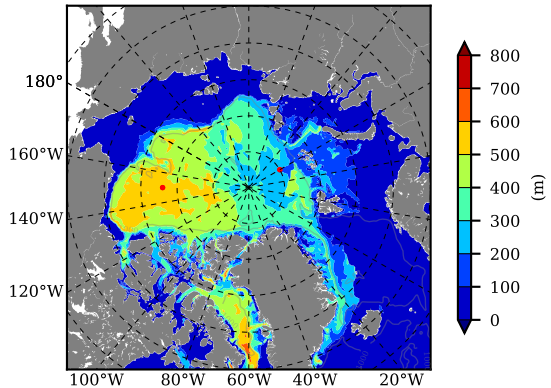

BCTGE28NEV401A1S3 AW Max Temp over 1980

AW Max Temp from PHC 3.0

BCTGE28NEV401A1S3 AW Max Temp depth

AW Max Temp depth from PHC 3.0