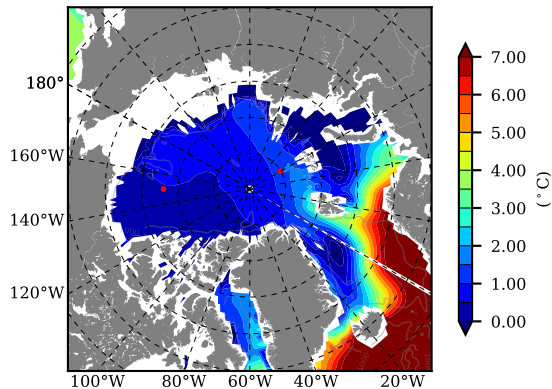

BCTGE28NEV401A1S3 AW Max Temp over 1981

AW Max Temp from PHC 3.0

BCTGE28NEV401A1S3 AW Max Temp depth

AW Max Temp depth from PHC 3.0