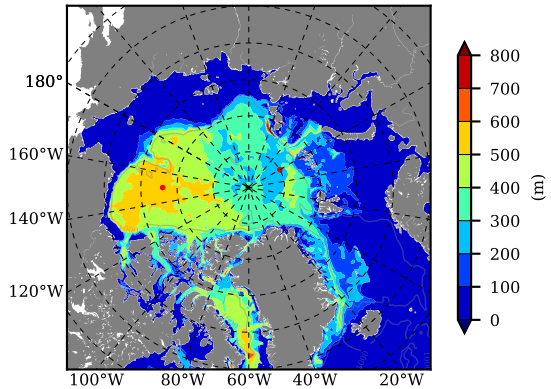

BCTGE28NEV401A1S3 AW Max Temp over 1981

AW Max Temp from PHC 3.0

BCTGE28NEV401A1S3 AW Max Temp depth

AW Max Temp depth from PHC 3.0