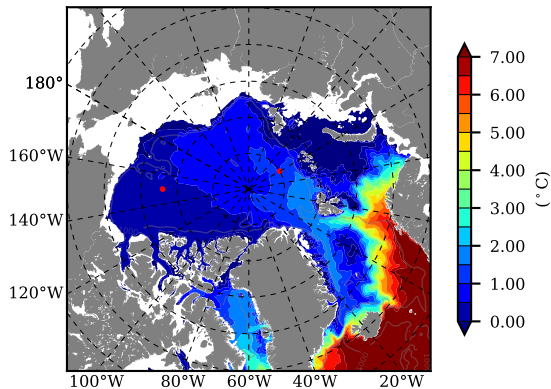

BCTGE28NEV401A1S3 AW Max Temp over 1981

AW Max Temp from PHC 3.0

BCTGE28NEV401A1S3 AW Max Temp depth

AW Max Temp depth from PHC 3.0