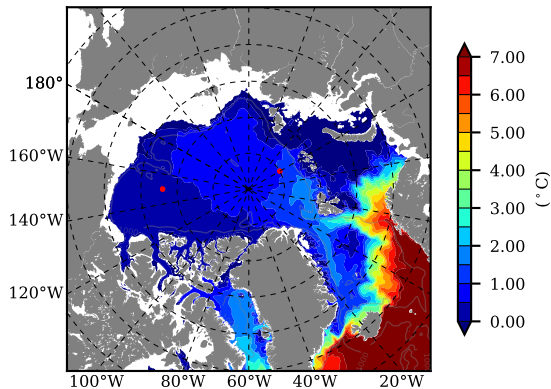

BCTGE28NEV401A1S3 AW Max Temp over 1982

AW Max Temp from PHC 3.0

BCTGE28NEV401A1S3 AW Max Temp depth

AW Max Temp depth from PHC 3.0