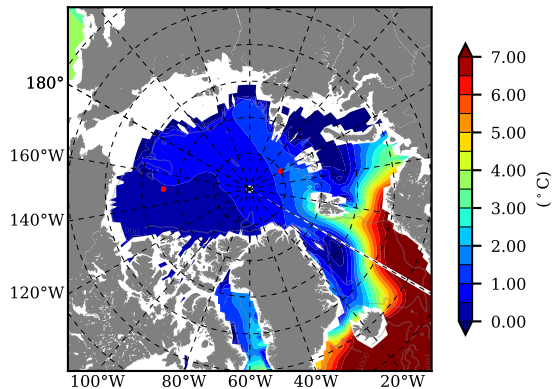

BCTGE28NEV401A1S3 AW Max Temp over 1982

AW Max Temp from PHC 3.0

BCTGE28NEV401A1S3 AW Max Temp depth

AW Max Temp depth from PHC 3.0