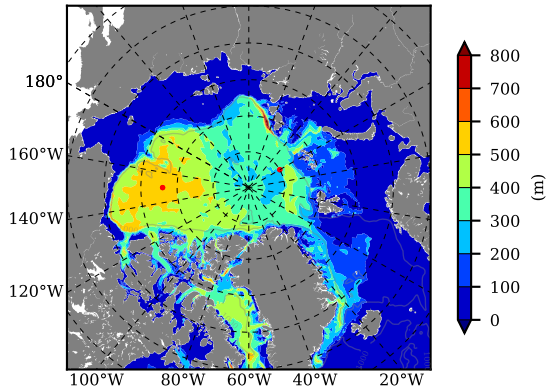

BCTGE28NEV401A1S3 AW Max Temp over 1982

AW Max Temp from PHC 3.0

BCTGE28NEV401A1S3 AW Max Temp depth

AW Max Temp depth from PHC 3.0