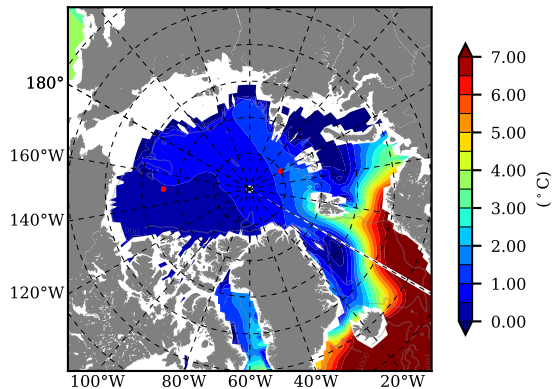

BCTGE28NEV401A1S3 AW Max Temp over 1983

AW Max Temp from PHC 3.0

BCTGE28NEV401A1S3 AW Max Temp depth

AW Max Temp depth from PHC 3.0