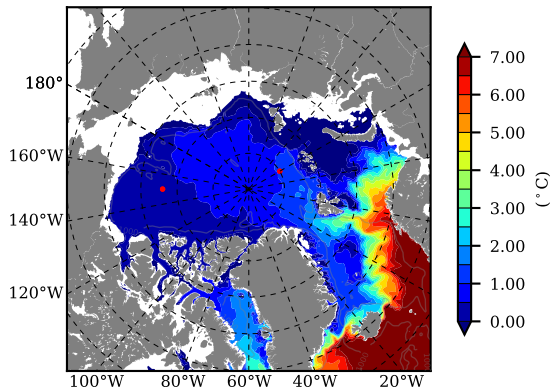

BCTGE28NEV401A1S3 AW Max Temp over 1983

AW Max Temp from PHC 3.0

BCTGE28NEV401A1S3 AW Max Temp depth

AW Max Temp depth from PHC 3.0