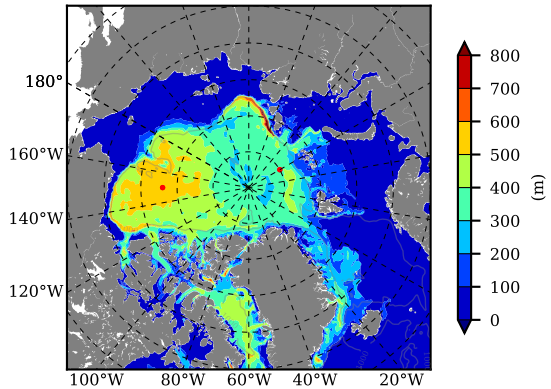

BCTGE28NEV401A1S3 AW Max Temp over 1983

AW Max Temp from PHC 3.0

BCTGE28NEV401A1S3 AW Max Temp depth

AW Max Temp depth from PHC 3.0