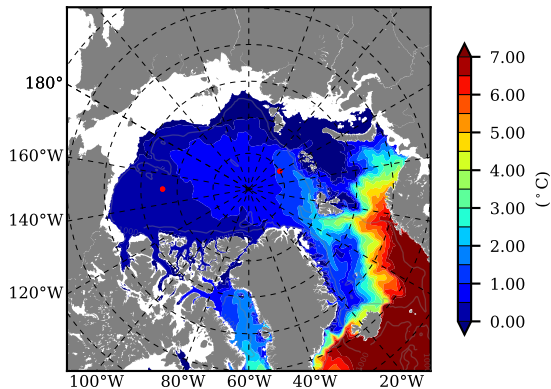

BCTGE28NEV401A1S3 AW Max Temp over 1984

AW Max Temp from PHC 3.0

BCTGE28NEV401A1S3 AW Max Temp depth

AW Max Temp depth from PHC 3.0