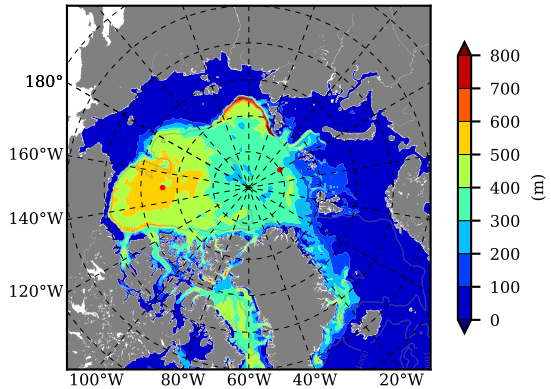

BCTGE28NEV401A1S3 AW Max Temp over 1984

AW Max Temp from PHC 3.0

BCTGE28NEV401A1S3 AW Max Temp depth

AW Max Temp depth from PHC 3.0