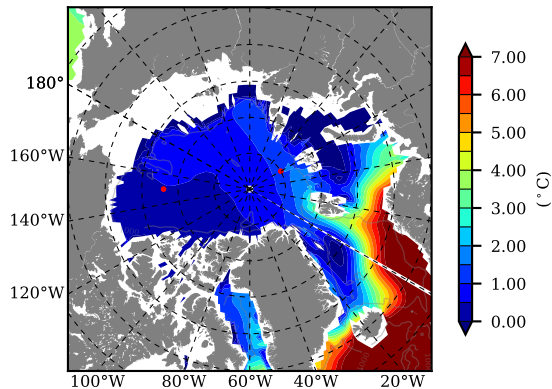

BCTGE28NEV401A1S3 AW Max Temp over 1984

AW Max Temp from PHC 3.0

BCTGE28NEV401A1S3 AW Max Temp depth

AW Max Temp depth from PHC 3.0