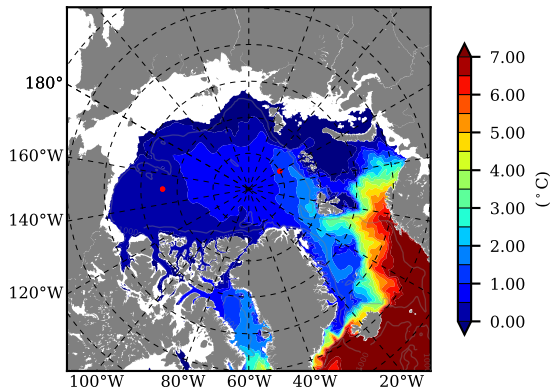

BCTGE28NEV401A1S3 AW Max Temp over 1985

AW Max Temp from PHC 3.0

BCTGE28NEV401A1S3 AW Max Temp depth

AW Max Temp depth from PHC 3.0