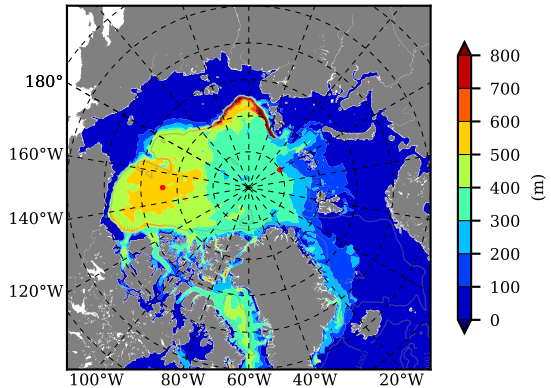

BCTGE28NEV401A1S3 AW Max Temp over 1985

AW Max Temp from PHC 3.0

BCTGE28NEV401A1S3 AW Max Temp depth

AW Max Temp depth from PHC 3.0