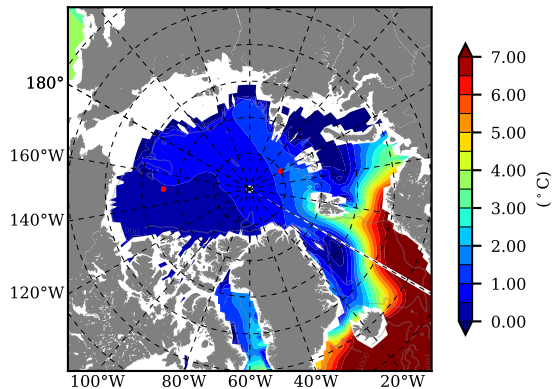

BCTGE28NEV401A1S3 AW Max Temp over 1985

AW Max Temp from PHC 3.0

BCTGE28NEV401A1S3 AW Max Temp depth

AW Max Temp depth from PHC 3.0