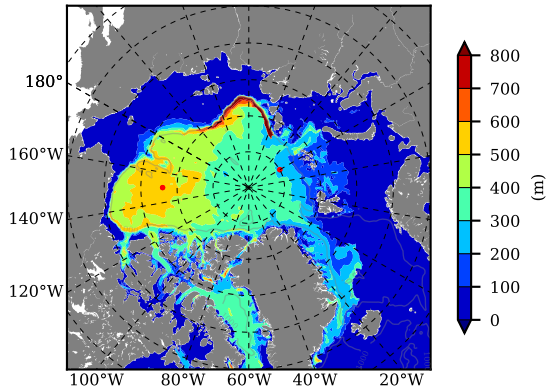

BCTGE28NEV401A1S3 AW Max Temp over 1986

AW Max Temp from PHC 3.0

BCTGE28NEV401A1S3 AW Max Temp depth

AW Max Temp depth from PHC 3.0