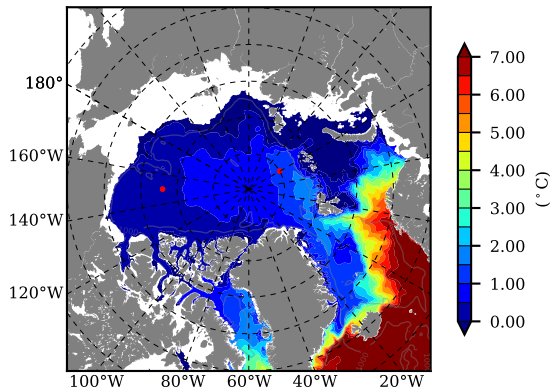

BCTGE28NEV401A1S3 AW Max Temp over 1986

AW Max Temp from PHC 3.0

BCTGE28NEV401A1S3 AW Max Temp depth

AW Max Temp depth from PHC 3.0