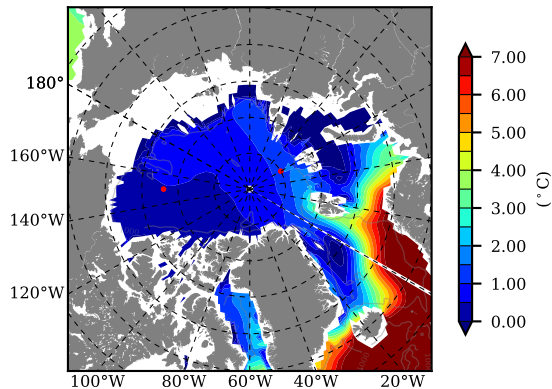

BCTGE28NEV401A1S3 AW Max Temp over 1986

AW Max Temp from PHC 3.0

BCTGE28NEV401A1S3 AW Max Temp depth

AW Max Temp depth from PHC 3.0