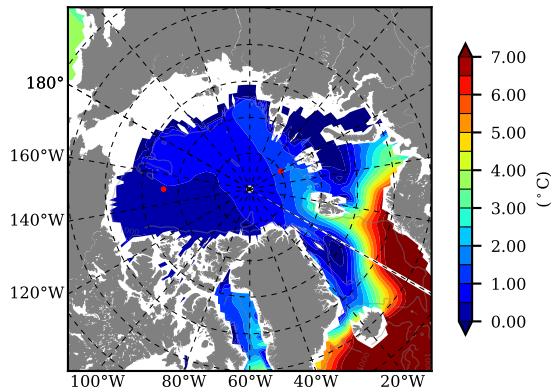

BCTGE28NEV401A1S3 AW Max Temp over 1987

AW Max Temp from PHC 3.0

BCTGE28NEV401A1S3 AW Max Temp depth

AW Max Temp depth from PHC 3.0