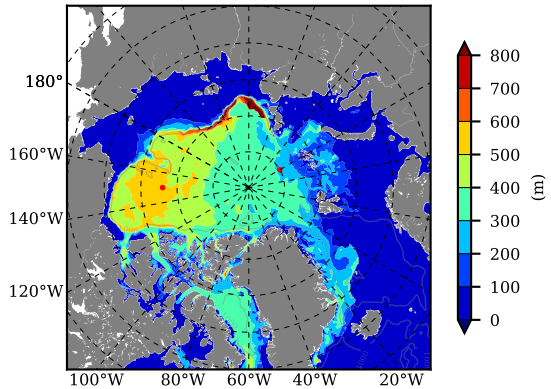

BCTGE28NEV401A1S3 AW Max Temp over 1987

AW Max Temp from PHC 3.0

BCTGE28NEV401A1S3 AW Max Temp depth

AW Max Temp depth from PHC 3.0