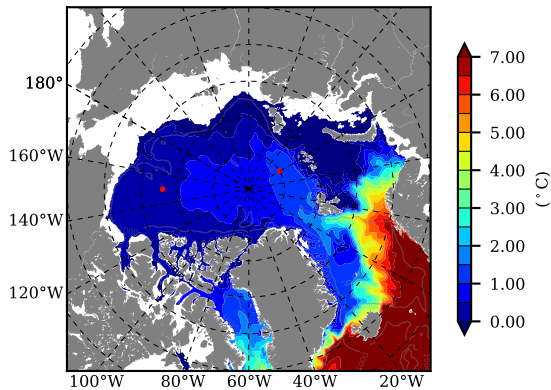

BCTGE28NEV401A1S3 AW Max Temp over 1987

AW Max Temp from PHC 3.0

BCTGE28NEV401A1S3 AW Max Temp depth

AW Max Temp depth from PHC 3.0