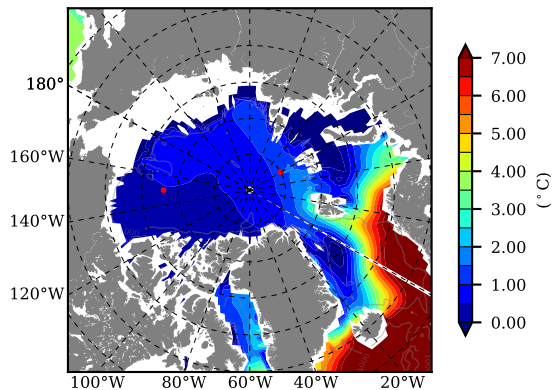

BCTGE28NEV401A1S3 AW Max Temp over 1988

AW Max Temp from PHC 3.0

BCTGE28NEV401A1S3 AW Max Temp depth

AW Max Temp depth from PHC 3.0