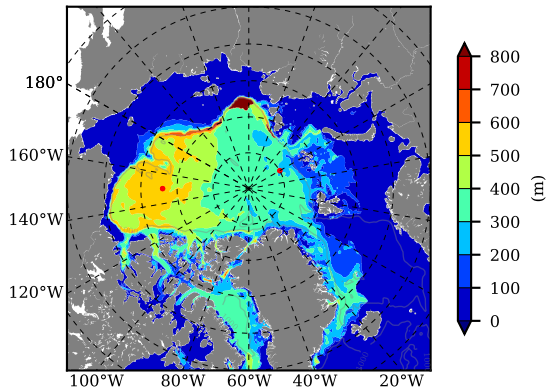

BCTGE28NEV401A1S3 AW Max Temp over 1988

AW Max Temp from PHC 3.0

BCTGE28NEV401A1S3 AW Max Temp depth

AW Max Temp depth from PHC 3.0