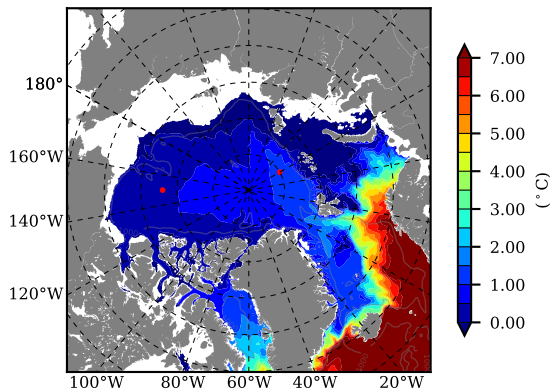

BCTGE28NEV401A1S3 AW Max Temp over 1988

AW Max Temp from PHC 3.0

BCTGE28NEV401A1S3 AW Max Temp depth

AW Max Temp depth from PHC 3.0