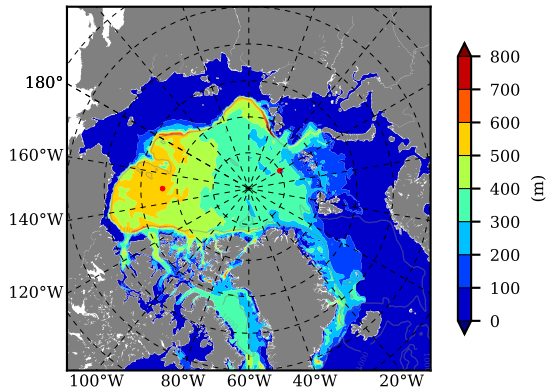

BCTGE28NEV401A1S3 AW Max Temp over 1989

AW Max Temp from PHC 3.0

BCTGE28NEV401A1S3 AW Max Temp depth

AW Max Temp depth from PHC 3.0