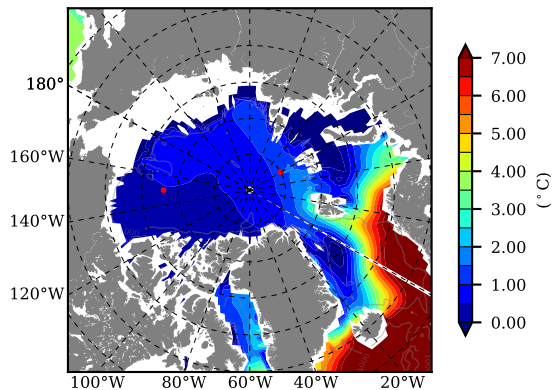

BCTGE28NEV401A1S3 AW Max Temp over 1989

AW Max Temp from PHC 3.0

BCTGE28NEV401A1S3 AW Max Temp depth

AW Max Temp depth from PHC 3.0