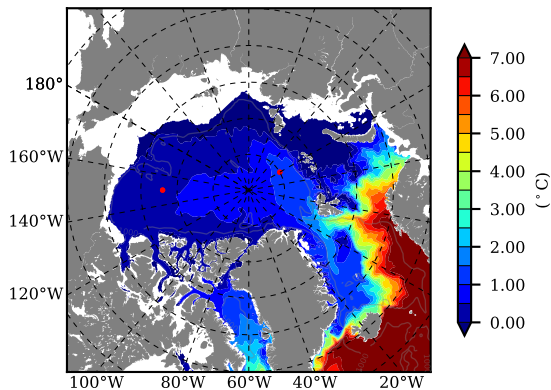

BCTGE28NEV401A1S3 AW Max Temp over 1989

AW Max Temp from PHC 3.0

BCTGE28NEV401A1S3 AW Max Temp depth

AW Max Temp depth from PHC 3.0