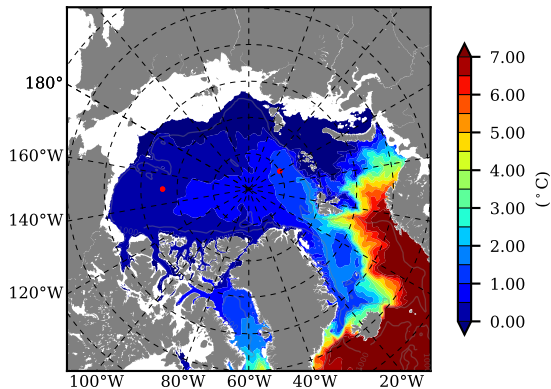

BCTGE28NEV401A1S3 AW Max Temp over 1990

AW Max Temp from PHC 3.0

BCTGE28NEV401A1S3 AW Max Temp depth

AW Max Temp depth from PHC 3.0