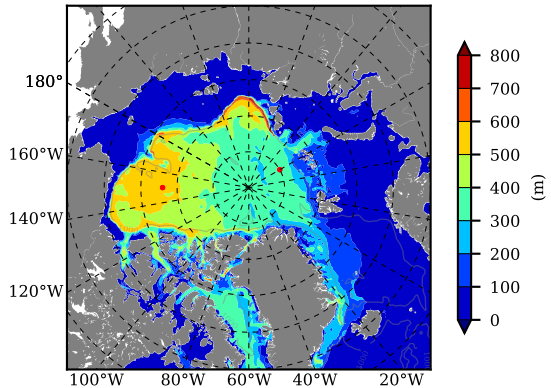

BCTGE28NEV401A1S3 AW Max Temp over 1990

AW Max Temp from PHC 3.0

BCTGE28NEV401A1S3 AW Max Temp depth

AW Max Temp depth from PHC 3.0