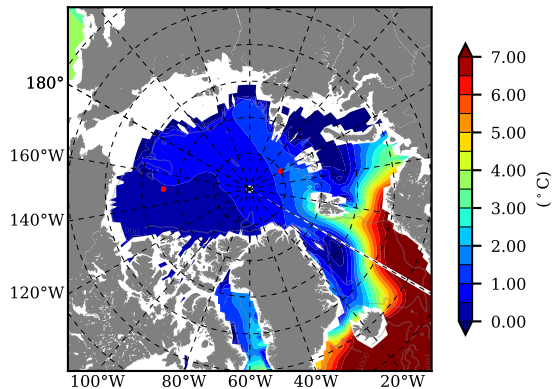

BCTGE28NEV401A1S3 AW Max Temp over 1990

AW Max Temp from PHC 3.0

BCTGE28NEV401A1S3 AW Max Temp depth

AW Max Temp depth from PHC 3.0