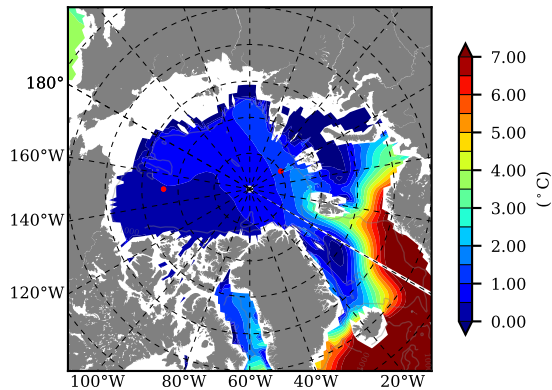

BCTGE28NEV401A1S3 AW Max Temp over 1991

AW Max Temp from PHC 3.0

BCTGE28NEV401A1S3 AW Max Temp depth

AW Max Temp depth from PHC 3.0