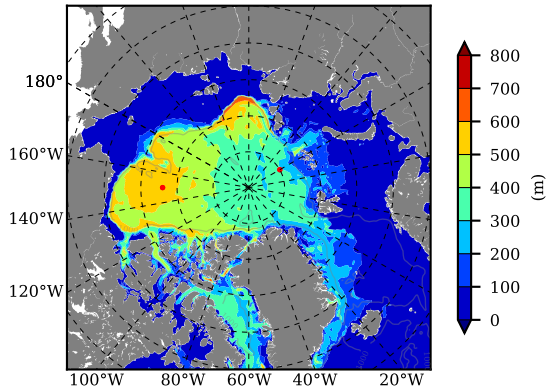

BCTGE28NEV401A1S3 AW Max Temp over 1991

AW Max Temp from PHC 3.0

BCTGE28NEV401A1S3 AW Max Temp depth

AW Max Temp depth from PHC 3.0