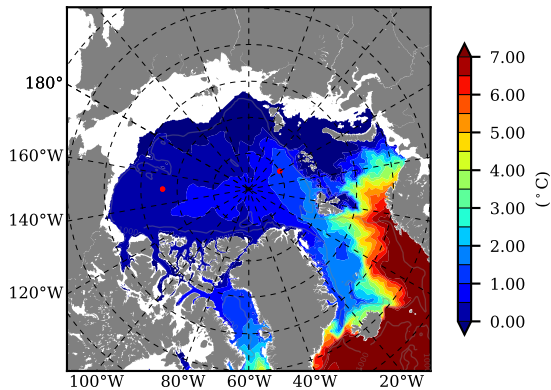

BCTGE28NEV401A1S3 AW Max Temp over 1991

AW Max Temp from PHC 3.0

BCTGE28NEV401A1S3 AW Max Temp depth

AW Max Temp depth from PHC 3.0