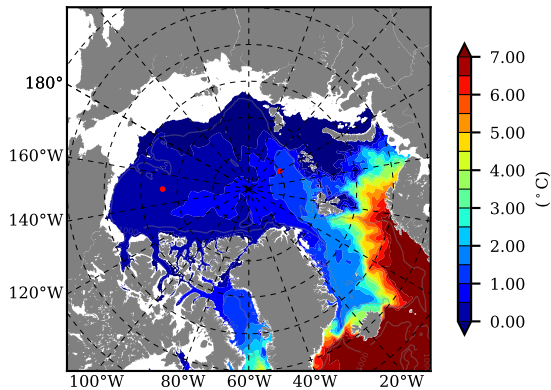

BCTGE28NEV401A1S3 AW Max Temp over
1992

AW Max Temp from
PHC 3.0

BCTGE28NEV401A1S3 AW Max Temp depth

AW Max Temp depth from
PHC 3.0