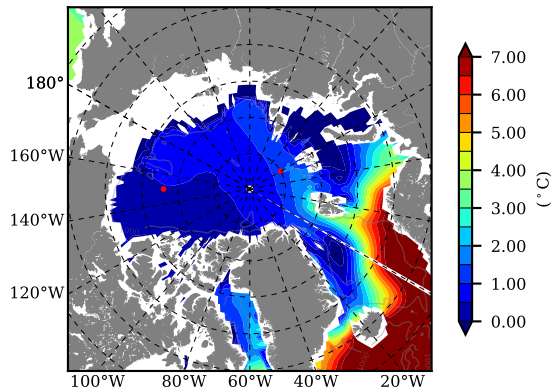

BCTGE28NEV401A1S3 AW Max Temp over
1992

AW Max Temp from
PHC 3.0

BCTGE28NEV401A1S3 AW Max Temp depth

AW Max Temp depth from
PHC 3.0