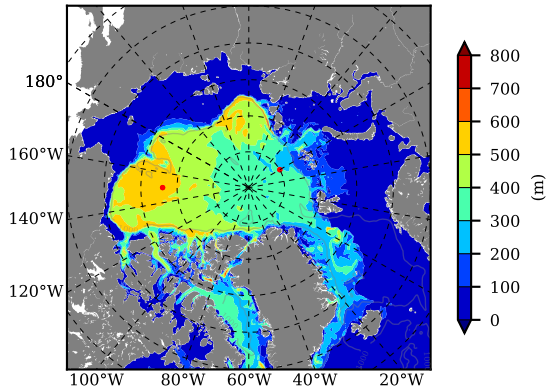

BCTGE28NEV401A1S3 AW Max Temp over
1992

AW Max Temp from
PHC 3.0

BCTGE28NEV401A1S3 AW Max Temp depth

AW Max Temp depth from
PHC 3.0