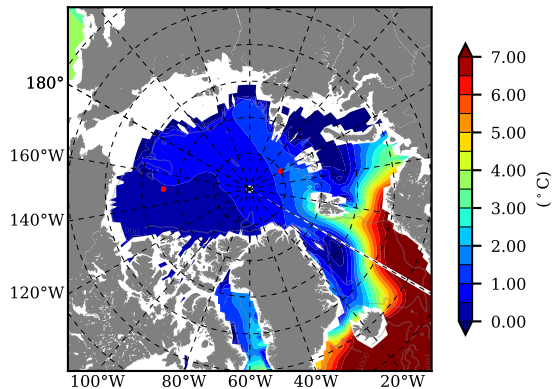

BCTGE28NEV401A1S3 AW Max Temp over 1993

AW Max Temp from PHC 3.0

BCTGE28NEV401A1S3 AW Max Temp depth

AW Max Temp depth from PHC 3.0