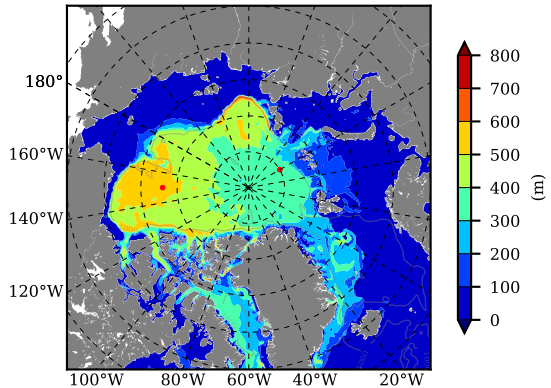

BCTGE28NEV401A1S3 AW Max Temp over 1993

AW Max Temp from PHC 3.0

BCTGE28NEV401A1S3 AW Max Temp depth

AW Max Temp depth from PHC 3.0