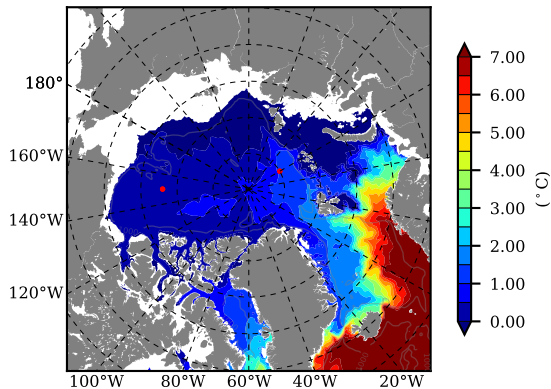

BCTGE28NEV401A1S3 AW Max Temp over 1993

AW Max Temp from PHC 3.0

BCTGE28NEV401A1S3 AW Max Temp depth

AW Max Temp depth from PHC 3.0