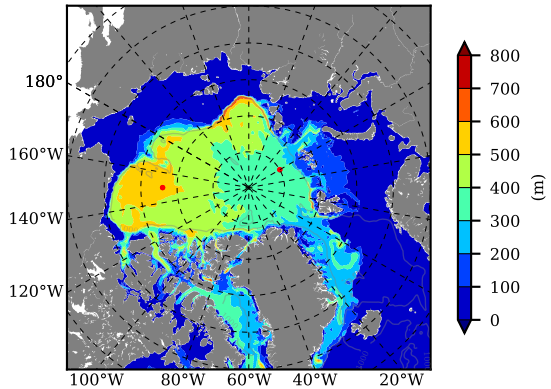

BCTGE28NEV401A1S3 AW Max Temp over 1994

AW Max Temp from PHC 3.0

BCTGE28NEV401A1S3 AW Max Temp depth

AW Max Temp depth from PHC 3.0