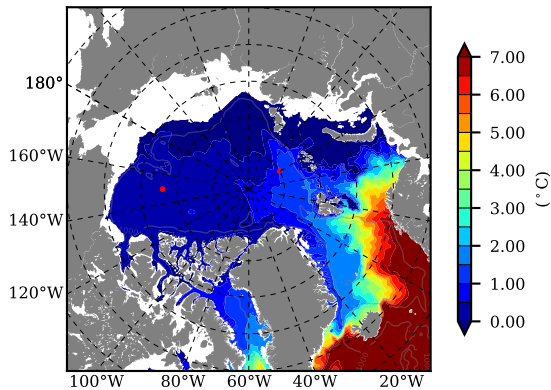

BCTGE28NEV401A1S3 AW Max Temp over 1994

AW Max Temp from PHC 3.0

BCTGE28NEV401A1S3 AW Max Temp depth

AW Max Temp depth from PHC 3.0