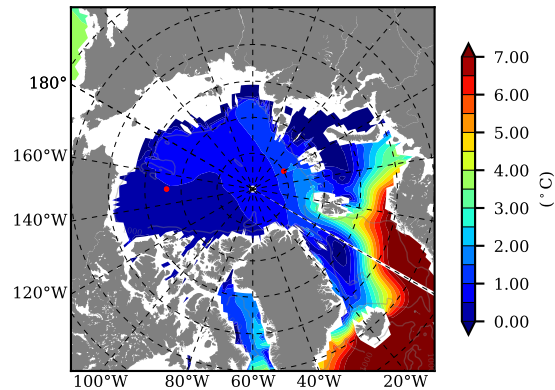

BCTGE28NEV401A1S3 AW Max Temp over 1994

AW Max Temp from PHC 3.0

BCTGE28NEV401A1S3 AW Max Temp depth

AW Max Temp depth from PHC 3.0