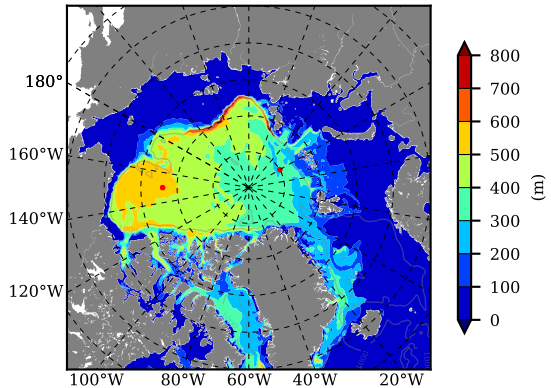

BCTGE28NEV401A1S3 AW Max Temp over 1995

AW Max Temp from PHC 3.0

BCTGE28NEV401A1S3 AW Max Temp depth

AW Max Temp depth from PHC 3.0