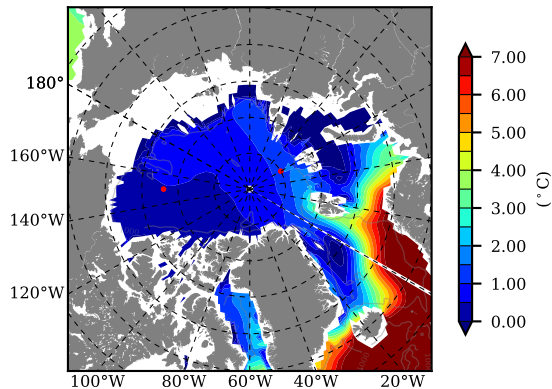

BCTGE28NEV401A1S3 AW Max Temp over 1995

AW Max Temp from PHC 3.0

BCTGE28NEV401A1S3 AW Max Temp depth

AW Max Temp depth from PHC 3.0