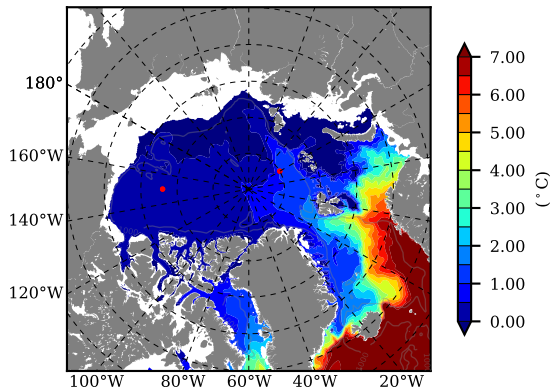

BCTGE28NEV401A1S3 AW Max Temp over 1995

AW Max Temp from PHC 3.0

BCTGE28NEV401A1S3 AW Max Temp depth

AW Max Temp depth from PHC 3.0