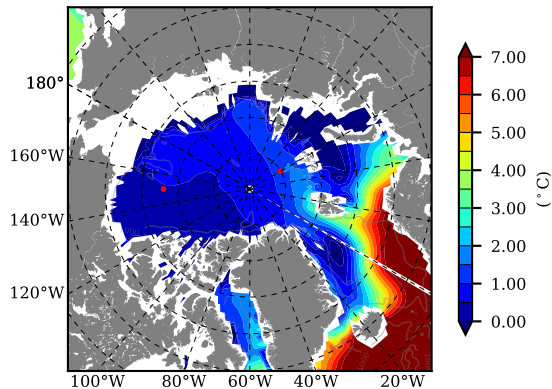

BCTGE28NEV401A1S3 AW Max Temp over 1996

AW Max Temp from PHC 3.0

BCTGE28NEV401A1S3 AW Max Temp depth

AW Max Temp depth from PHC 3.0