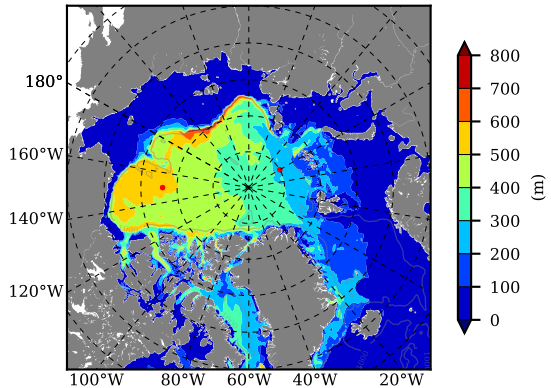

BCTGE28NEV401A1S3 AW Max Temp over 1996

AW Max Temp from PHC 3.0

BCTGE28NEV401A1S3 AW Max Temp depth

AW Max Temp depth from PHC 3.0