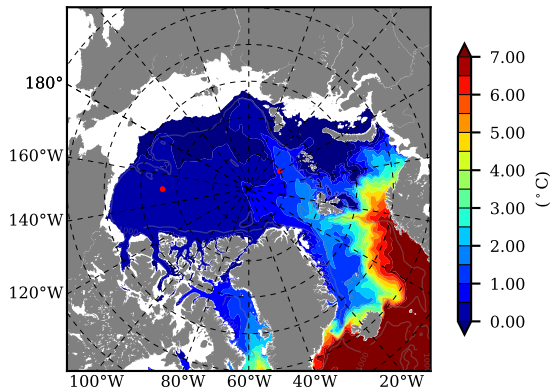

BCTGE28NEV401A1S3 AW Max Temp over 1996

AW Max Temp from PHC 3.0

BCTGE28NEV401A1S3 AW Max Temp depth

AW Max Temp depth from PHC 3.0