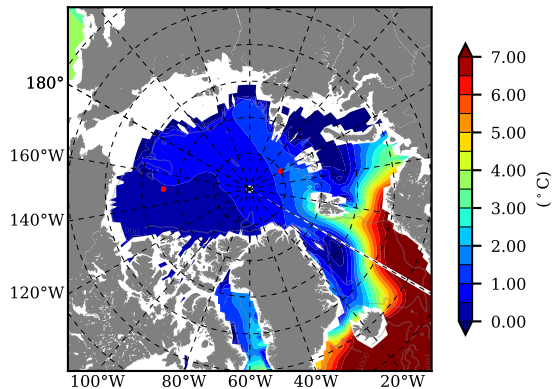

BCTGE28NEV401A1S3 AW Max Temp over 1997

AW Max Temp from PHC 3.0

BCTGE28NEV401A1S3 AW Max Temp depth

AW Max Temp depth from PHC 3.0