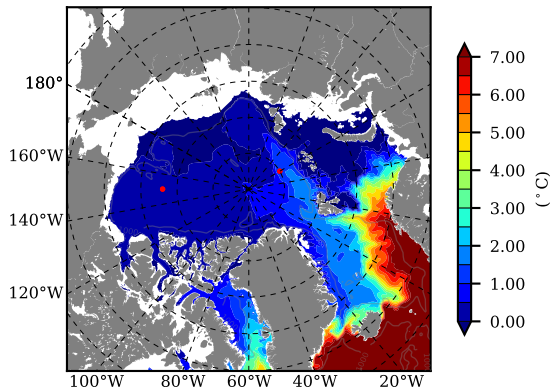

BCTGE28NEV401A1S3 AW Max Temp over 1997

AW Max Temp from PHC 3.0

BCTGE28NEV401A1S3 AW Max Temp depth

AW Max Temp depth from PHC 3.0