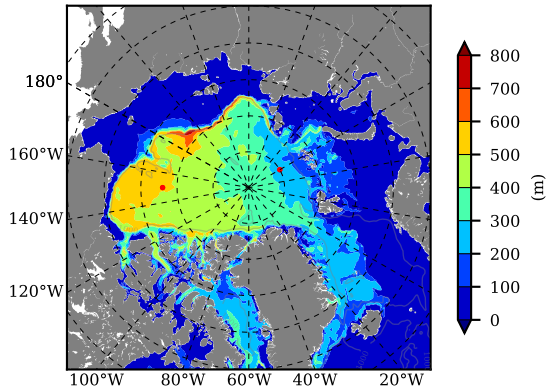

BCTGE28NEV401A1S3 AW Max Temp over 1997

AW Max Temp from PHC 3.0

BCTGE28NEV401A1S3 AW Max Temp depth

AW Max Temp depth from PHC 3.0