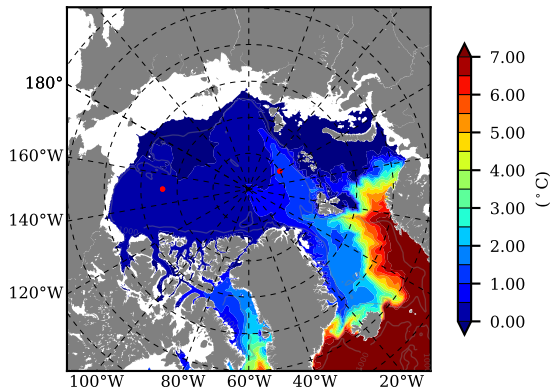

BCTGE28NEV401A1S3 AW Max Temp over 1998

AW Max Temp from PHC 3.0

BCTGE28NEV401A1S3 AW Max Temp depth

AW Max Temp depth from PHC 3.0