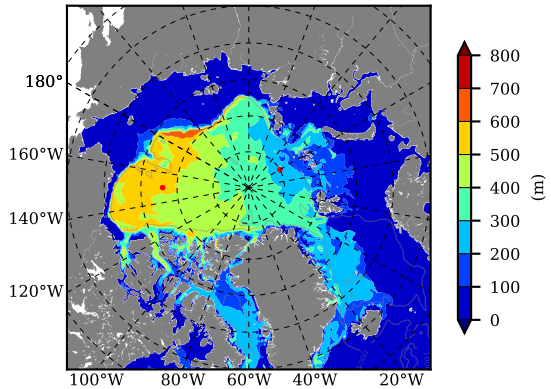

BCTGE28NEV401A1S3 AW Max Temp over 1998

AW Max Temp from PHC 3.0

BCTGE28NEV401A1S3 AW Max Temp depth

AW Max Temp depth from PHC 3.0