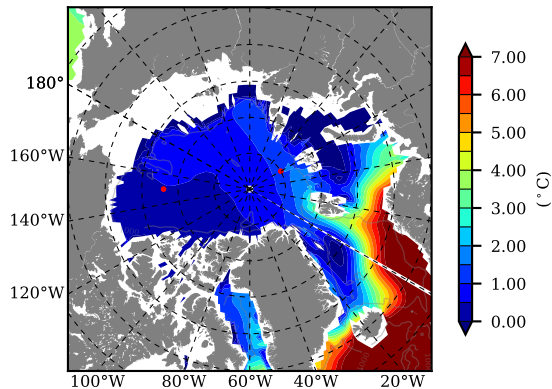

BCTGE28NEV401A1S3 AW Max Temp over 1998

AW Max Temp from PHC 3.0

BCTGE28NEV401A1S3 AW Max Temp depth

AW Max Temp depth from PHC 3.0