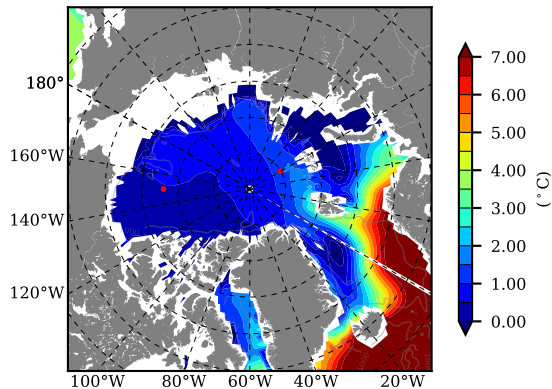

BCTGE28NEV401A1S3 AW Max Temp over 1999

AW Max Temp from PHC 3.0

BCTGE28NEV401A1S3 AW Max Temp depth

AW Max Temp depth from PHC 3.0