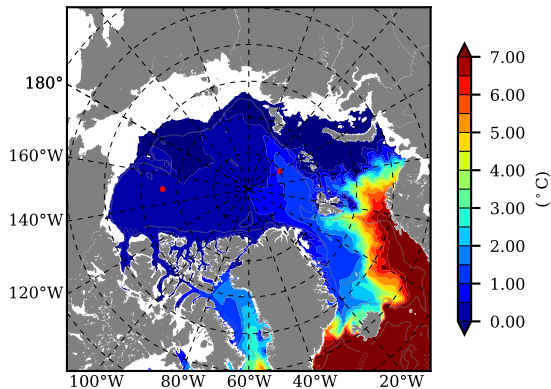

BCTGE28NEV401A1S3 AW Max Temp over 1999

AW Max Temp from PHC 3.0

BCTGE28NEV401A1S3 AW Max Temp depth

AW Max Temp depth from PHC 3.0