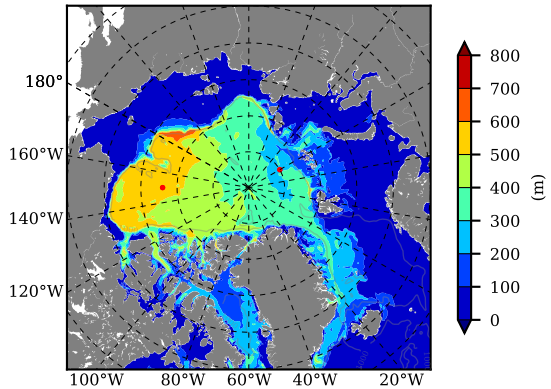

BCTGE28NEV401A1S3 AW Max Temp over 1999

AW Max Temp from PHC 3.0

BCTGE28NEV401A1S3 AW Max Temp depth

AW Max Temp depth from PHC 3.0