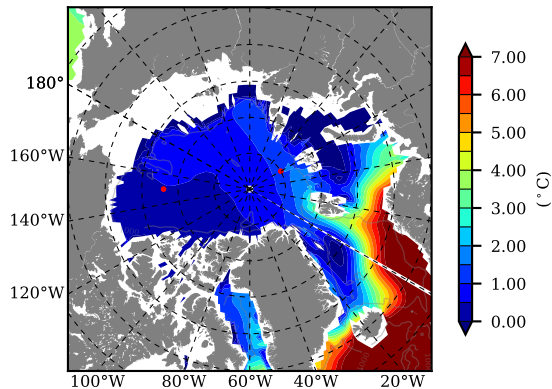

BCTGE28NEV401A1S3 AW Max Temp over 2000

AW Max Temp from PHC 3.0

BCTGE28NEV401A1S3 AW Max Temp depth

AW Max Temp depth from PHC 3.0