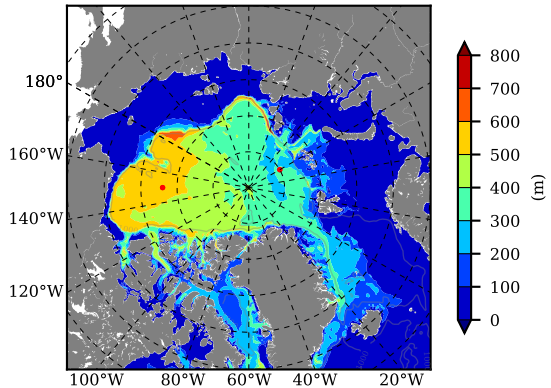

BCTGE28NEV401A1S3 AW Max Temp over 2000

AW Max Temp from PHC 3.0

BCTGE28NEV401A1S3 AW Max Temp depth

AW Max Temp depth from PHC 3.0