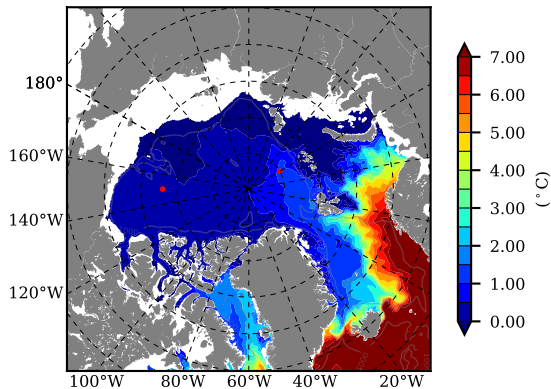

BCTGE28NEV401A1S3 AW Max Temp over 2000

AW Max Temp from PHC 3.0

BCTGE28NEV401A1S3 AW Max Temp depth

AW Max Temp depth from PHC 3.0