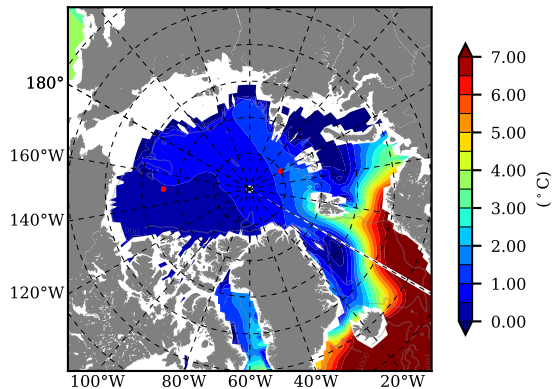

BCTGE28NEV401A1S3 AW Max Temp over 2001

AW Max Temp from PHC 3.0

BCTGE28NEV401A1S3 AW Max Temp depth

AW Max Temp depth from PHC 3.0