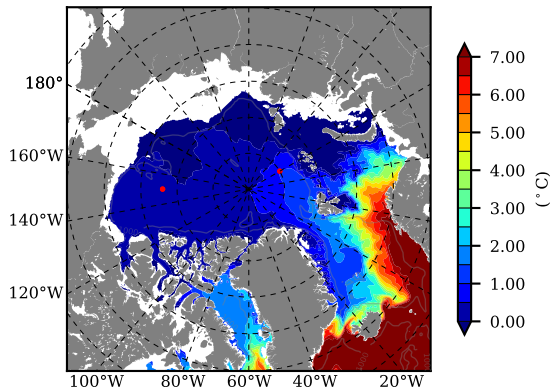

BCTGE28NEV401A1S3 AW Max Temp over 2001

AW Max Temp from PHC 3.0

BCTGE28NEV401A1S3 AW Max Temp depth

AW Max Temp depth from PHC 3.0