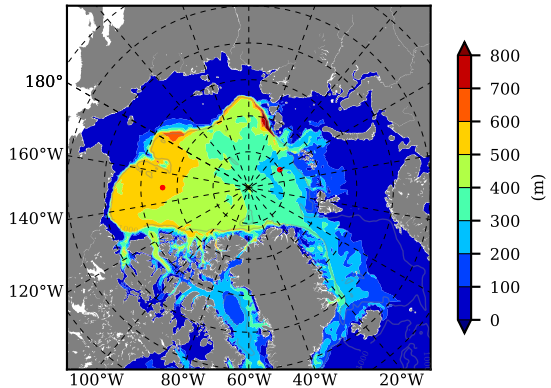

BCTGE28NEV401A1S3 AW Max Temp over 2001

AW Max Temp from PHC 3.0

BCTGE28NEV401A1S3 AW Max Temp depth

AW Max Temp depth from PHC 3.0