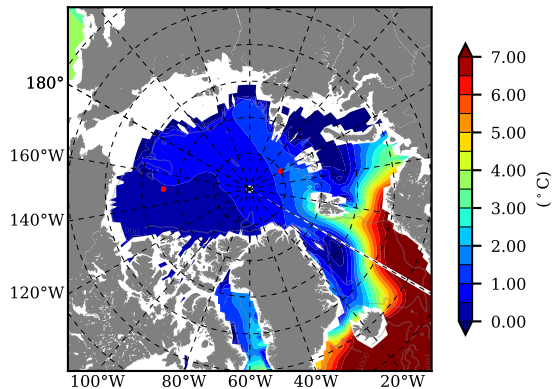

BCTGE28NEV401A1S3 AW Max Temp over 2002

AW Max Temp from PHC 3.0

BCTGE28NEV401A1S3 AW Max Temp depth

AW Max Temp depth from PHC 3.0