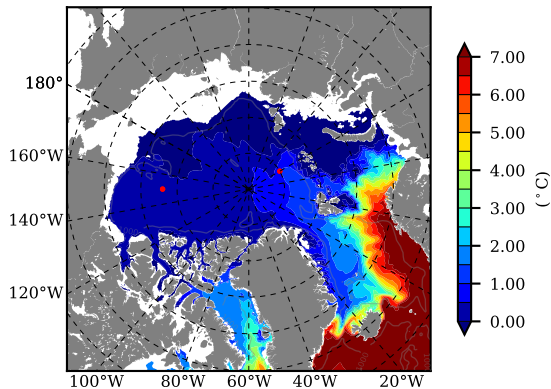

BCTGE28NEV401A1S3 AW Max Temp over 2002

AW Max Temp from PHC 3.0

BCTGE28NEV401A1S3 AW Max Temp depth

AW Max Temp depth from PHC 3.0