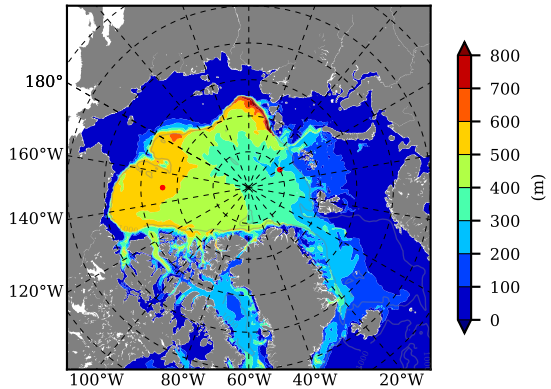

BCTGE28NEV401A1S3 AW Max Temp over 2002

AW Max Temp from PHC 3.0

BCTGE28NEV401A1S3 AW Max Temp depth

AW Max Temp depth from PHC 3.0