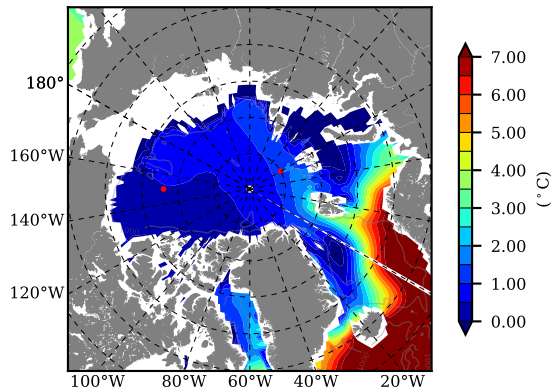

BCTGE28NEV401A1S3 AW Max Temp over 2003

AW Max Temp from PHC 3.0

BCTGE28NEV401A1S3 AW Max Temp depth

AW Max Temp depth from PHC 3.0