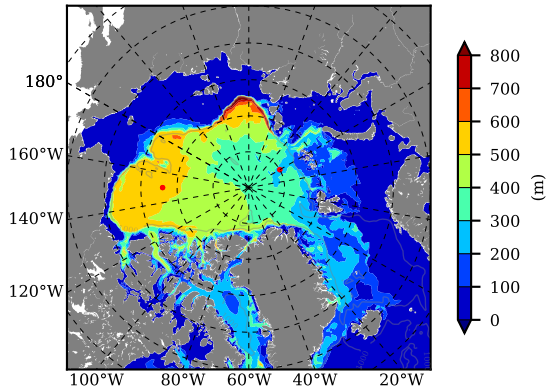

BCTGE28NEV401A1S3 AW Max Temp over 2003

AW Max Temp from PHC 3.0

BCTGE28NEV401A1S3 AW Max Temp depth

AW Max Temp depth from PHC 3.0