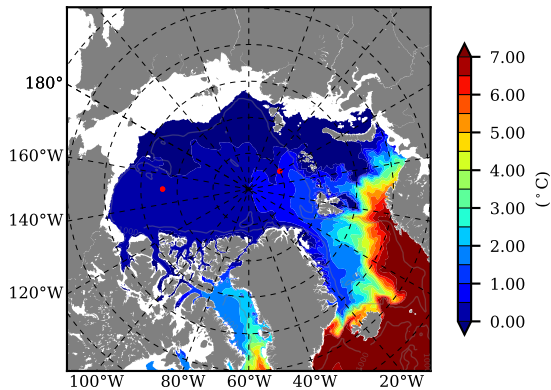

BCTGE28NEV401A1S3 AW Max Temp over 2003

AW Max Temp from PHC 3.0

BCTGE28NEV401A1S3 AW Max Temp depth

AW Max Temp depth from PHC 3.0