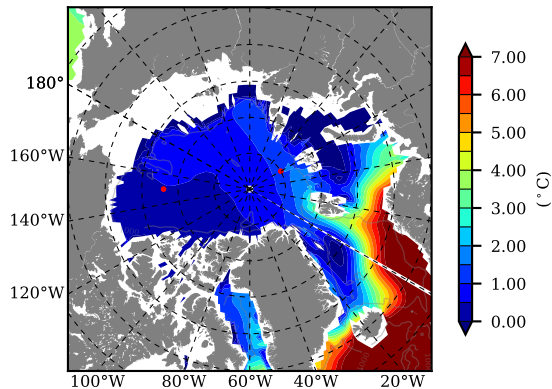

BCTGE28NEV401A1S3 AW Max Temp over 2004

AW Max Temp from PHC 3.0

BCTGE28NEV401A1S3 AW Max Temp depth

AW Max Temp depth from PHC 3.0