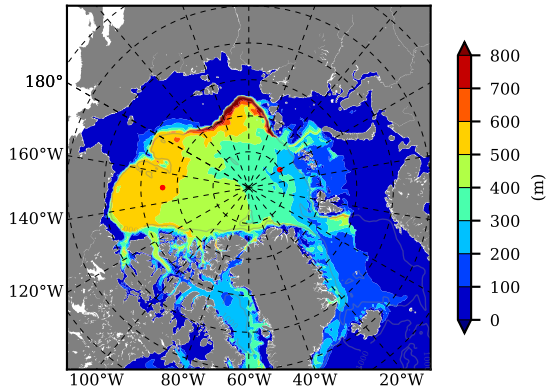

BCTGE28NEV401A1S3 AW Max Temp over 2004

AW Max Temp from PHC 3.0

BCTGE28NEV401A1S3 AW Max Temp depth

AW Max Temp depth from PHC 3.0