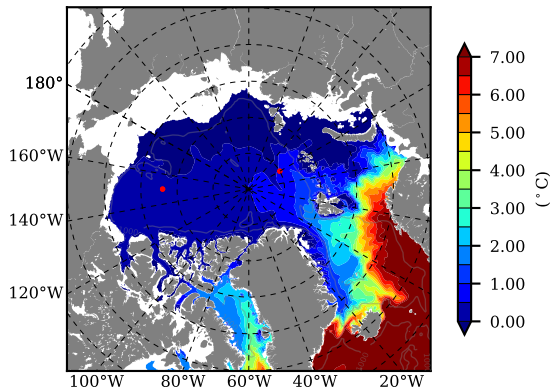

BCTGE28NEV401A1S3 AW Max Temp over 2004

AW Max Temp from PHC 3.0

BCTGE28NEV401A1S3 AW Max Temp depth

AW Max Temp depth from PHC 3.0