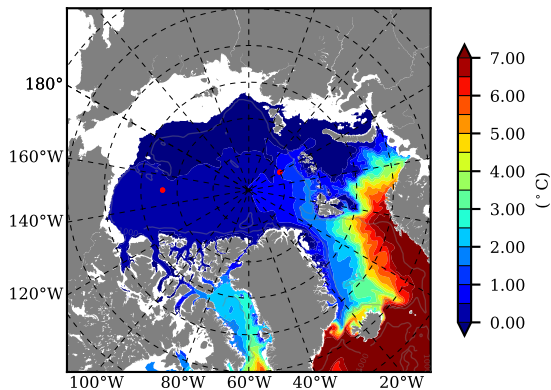

BCTGE28NEV401A1S3 AW Max Temp over 2005

AW Max Temp from PHC 3.0

BCTGE28NEV401A1S3 AW Max Temp depth

AW Max Temp depth from PHC 3.0