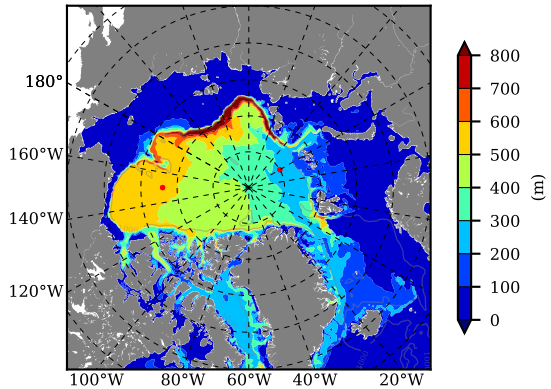

BCTGE28NEV401A1S3 AW Max Temp over 2005

AW Max Temp from PHC 3.0

BCTGE28NEV401A1S3 AW Max Temp depth

AW Max Temp depth from PHC 3.0