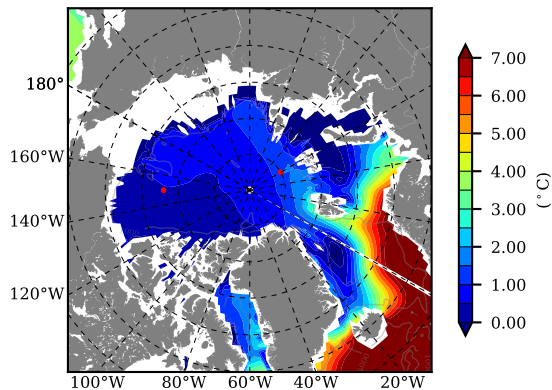

BCTGE28NEV401A1S3 AW Max Temp over 2005

AW Max Temp from PHC 3.0

BCTGE28NEV401A1S3 AW Max Temp depth

AW Max Temp depth from PHC 3.0