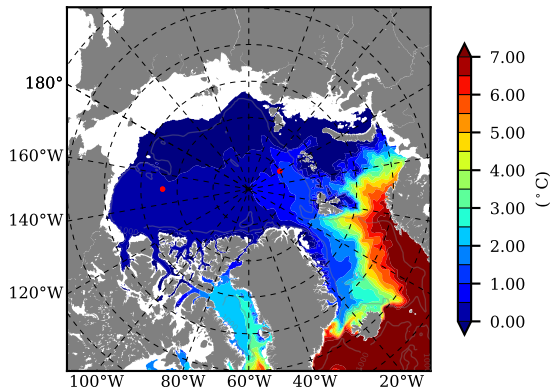

BCTGE28NEV401A1S3 AW Max Temp over 2006

AW Max Temp from PHC 3.0

BCTGE28NEV401A1S3 AW Max Temp depth

AW Max Temp depth from PHC 3.0