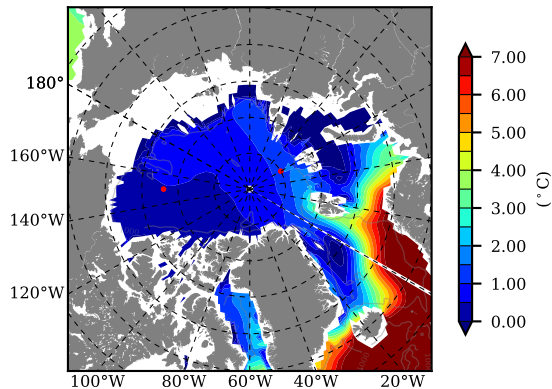

BCTGE28NEV401A1S3 AW Max Temp over 2006

AW Max Temp from PHC 3.0

BCTGE28NEV401A1S3 AW Max Temp depth

AW Max Temp depth from PHC 3.0