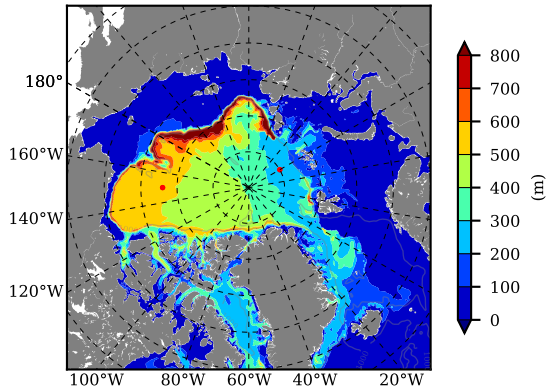

BCTGE28NEV401A1S3 AW Max Temp over 2006

AW Max Temp from PHC 3.0

BCTGE28NEV401A1S3 AW Max Temp depth

AW Max Temp depth from PHC 3.0