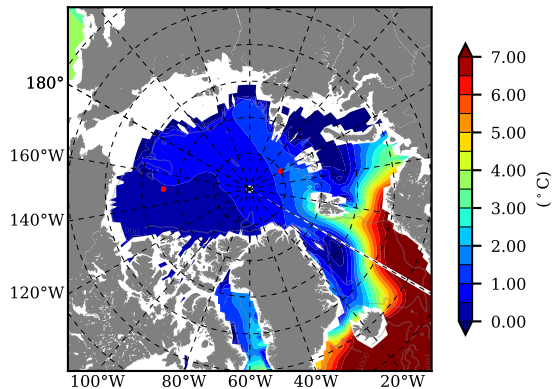

BCTGE28NEV401A1S3 AW Max Temp over 2007

AW Max Temp from PHC 3.0

BCTGE28NEV401A1S3 AW Max Temp depth

AW Max Temp depth from PHC 3.0