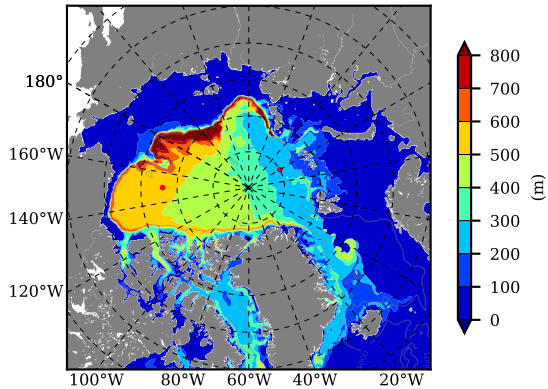

BCTGE28NEV401A1S3 AW Max Temp over 2007

AW Max Temp from PHC 3.0

BCTGE28NEV401A1S3 AW Max Temp depth

AW Max Temp depth from PHC 3.0