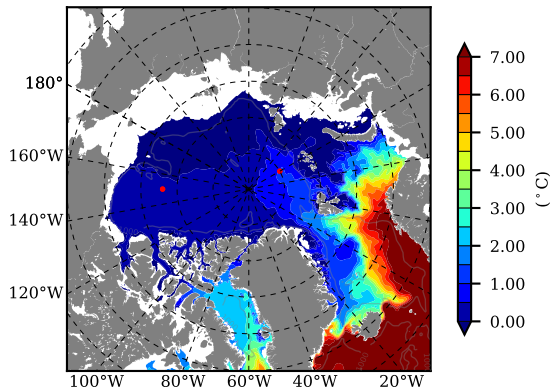

BCTGE28NEV401A1S3 AW Max Temp over 2007

AW Max Temp from PHC 3.0

BCTGE28NEV401A1S3 AW Max Temp depth

AW Max Temp depth from PHC 3.0