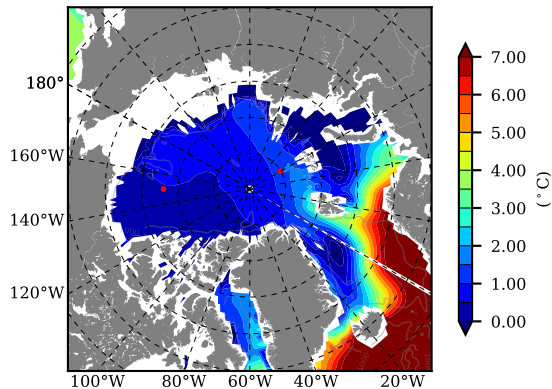

BCTGE28NEV401A1S3 AW Max Temp over 2008

AW Max Temp from PHC 3.0

BCTGE28NEV401A1S3 AW Max Temp depth

AW Max Temp depth from PHC 3.0