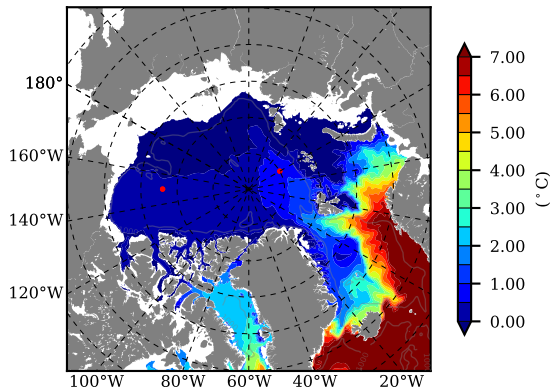

BCTGE28NEV401A1S3 AW Max Temp over 2008

AW Max Temp from PHC 3.0

BCTGE28NEV401A1S3 AW Max Temp depth

AW Max Temp depth from PHC 3.0