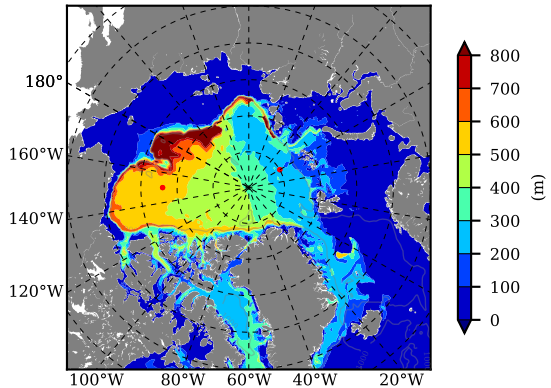

BCTGE28NEV401A1S3 AW Max Temp over 2008

AW Max Temp from PHC 3.0

BCTGE28NEV401A1S3 AW Max Temp depth

AW Max Temp depth from PHC 3.0