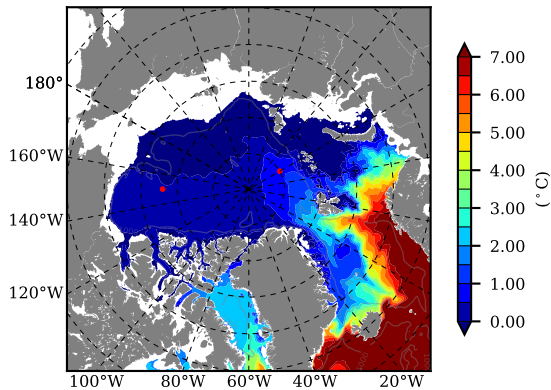

BCTGE28NEV401A1S3 AW Max Temp over 2009

AW Max Temp from PHC 3.0

BCTGE28NEV401A1S3 AW Max Temp depth

AW Max Temp depth from PHC 3.0