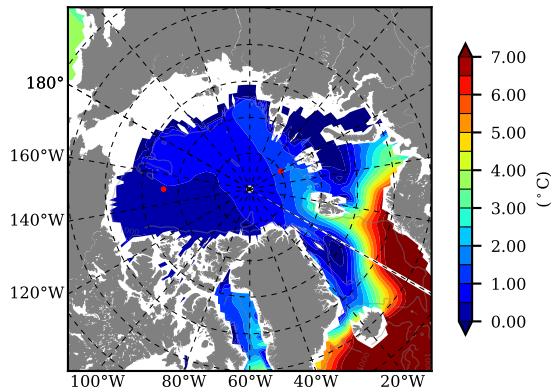

BCTGE28NEV401A1S3 AW Max Temp over 2009

AW Max Temp from PHC 3.0

BCTGE28NEV401A1S3 AW Max Temp depth

AW Max Temp depth from PHC 3.0