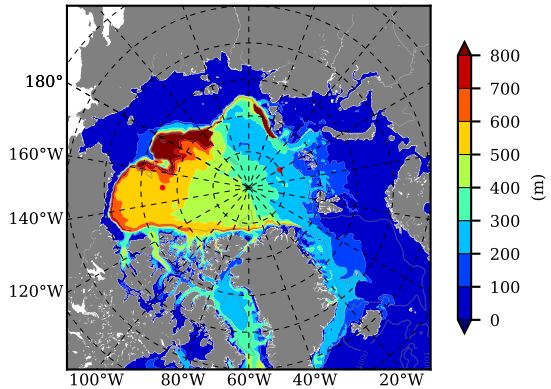

BCTGE28NEV401A1S3 AW Max Temp over 2009

AW Max Temp from PHC 3.0

BCTGE28NEV401A1S3 AW Max Temp depth

AW Max Temp depth from PHC 3.0