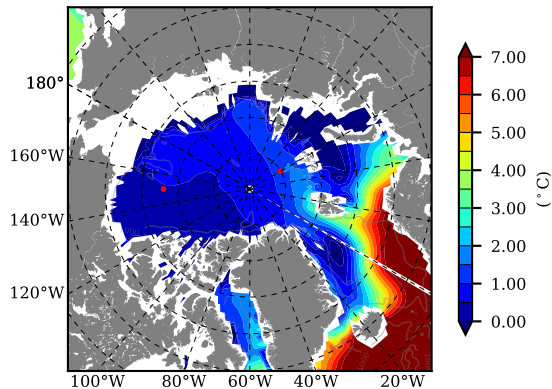

BCTGE28NEV401A1S3 AW Max Temp over 2010

AW Max Temp from PHC 3.0

BCTGE28NEV401A1S3 AW Max Temp depth

AW Max Temp depth from PHC 3.0