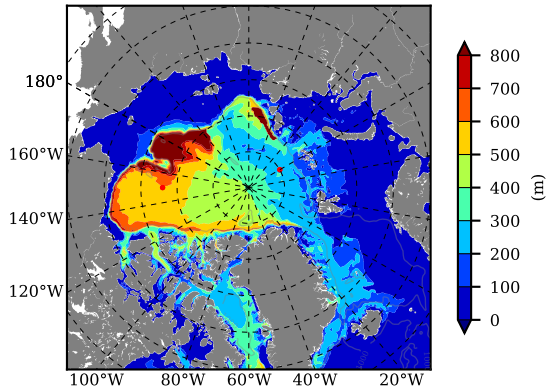

BCTGE28NEV401A1S3 AW Max Temp over 2010

AW Max Temp from PHC 3.0

BCTGE28NEV401A1S3 AW Max Temp depth

AW Max Temp depth from PHC 3.0