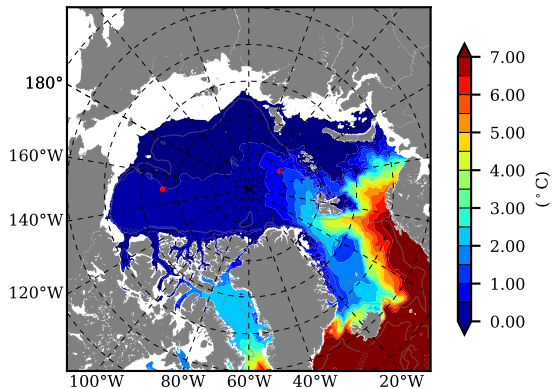

BCTGE28NEV401A1S3 AW Max Temp over 2010

AW Max Temp from PHC 3.0

BCTGE28NEV401A1S3 AW Max Temp depth

AW Max Temp depth from PHC 3.0