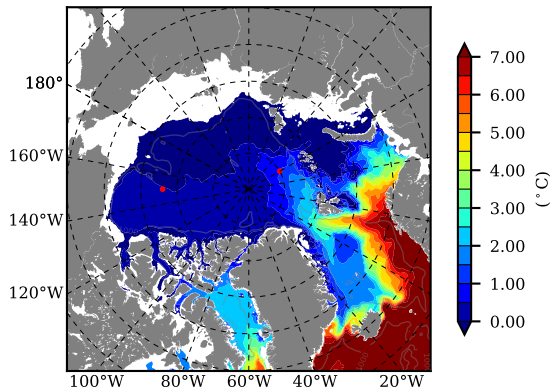

BCTGE28NEV401A1S3 AW Max Temp over 2011

AW Max Temp from PHC 3.0

BCTGE28NEV401A1S3 AW Max Temp depth

AW Max Temp depth from PHC 3.0