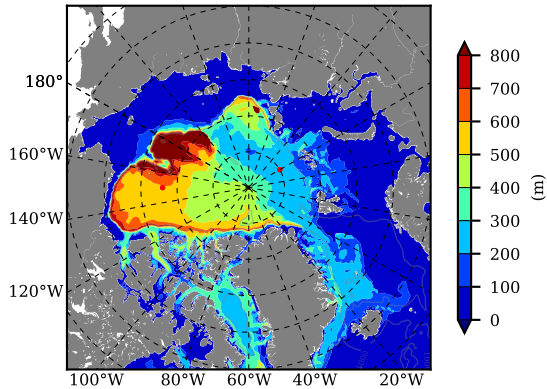

BCTGE28NEV401A1S3 AW Max Temp over 2011

AW Max Temp from PHC 3.0

BCTGE28NEV401A1S3 AW Max Temp depth

AW Max Temp depth from PHC 3.0