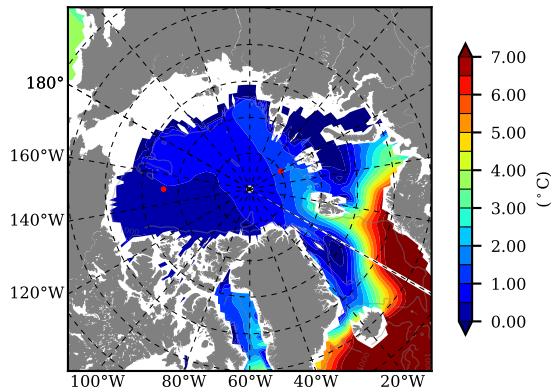

BCTGE28NEV401A1S3 AW Max Temp over 2011

AW Max Temp from PHC 3.0

BCTGE28NEV401A1S3 AW Max Temp depth

AW Max Temp depth from PHC 3.0