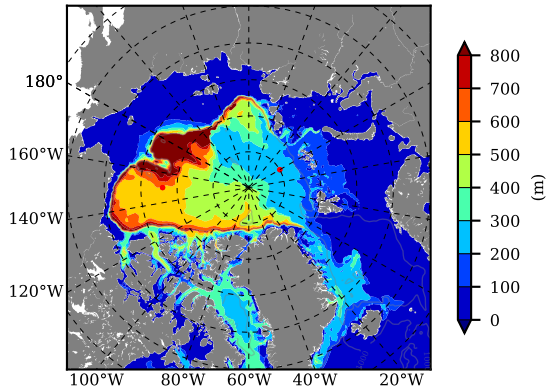

BCTGE28NEV401A1S3 AW Max Temp over 2012

AW Max Temp from PHC 3.0

BCTGE28NEV401A1S3 AW Max Temp depth

AW Max Temp depth from PHC 3.0