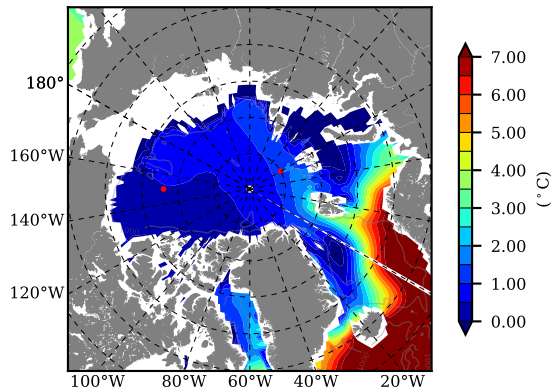

BCTGE28NEV401A1S3 AW Max Temp over 2012

AW Max Temp from PHC 3.0

BCTGE28NEV401A1S3 AW Max Temp depth

AW Max Temp depth from PHC 3.0