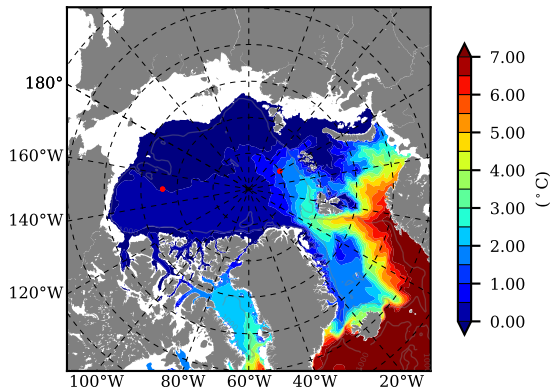

BCTGE28NEV401A1S3 AW Max Temp over 2012

AW Max Temp from PHC 3.0

BCTGE28NEV401A1S3 AW Max Temp depth

AW Max Temp depth from PHC 3.0