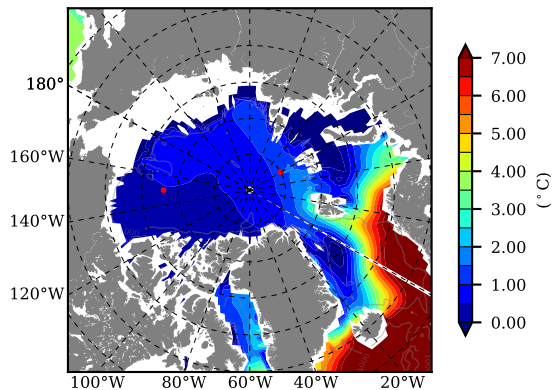

BCTGE28NEV401A1S3 AW Max Temp over 2013

AW Max Temp from PHC 3.0

BCTGE28NEV401A1S3 AW Max Temp depth

AW Max Temp depth from PHC 3.0