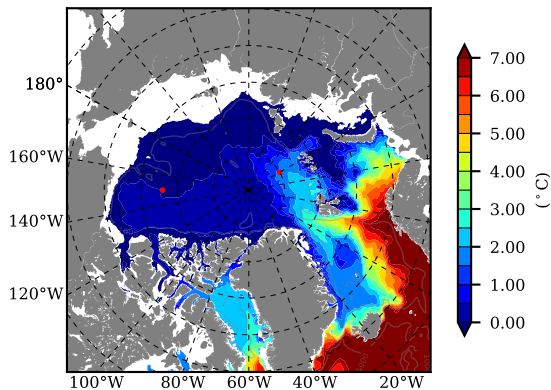

BCTGE28NEV401A1S3 AW Max Temp over 2013

AW Max Temp from PHC 3.0

BCTGE28NEV401A1S3 AW Max Temp depth

AW Max Temp depth from PHC 3.0