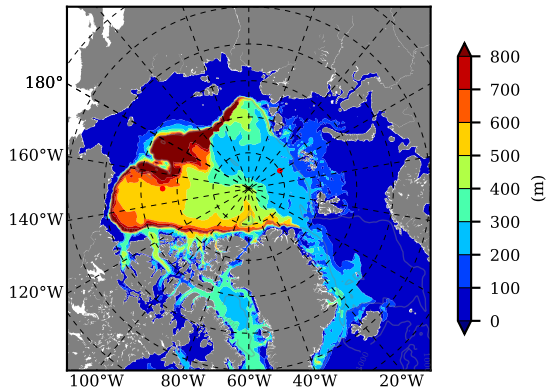

BCTGE28NEV401A1S3 AW Max Temp over 2013

AW Max Temp from PHC 3.0

BCTGE28NEV401A1S3 AW Max Temp depth

AW Max Temp depth from PHC 3.0