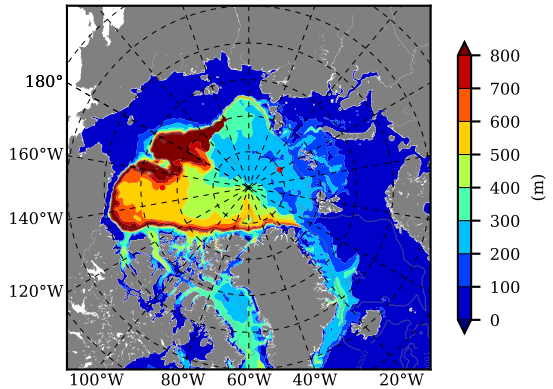

BCTGE28NEV401A1S3 AW Max Temp over 2014

AW Max Temp from PHC 3.0

BCTGE28NEV401A1S3 AW Max Temp depth

AW Max Temp depth from PHC 3.0