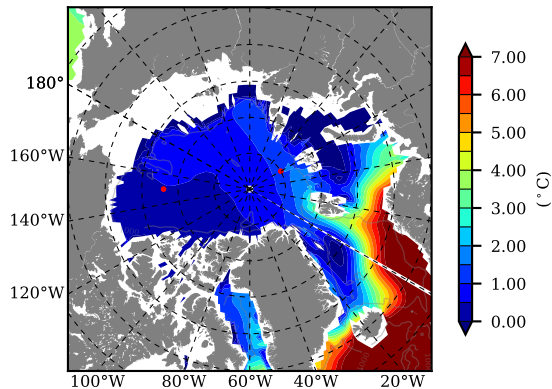

BCTGE28NEV401A1S3 AW Max Temp over 2014

AW Max Temp from PHC 3.0

BCTGE28NEV401A1S3 AW Max Temp depth

AW Max Temp depth from PHC 3.0