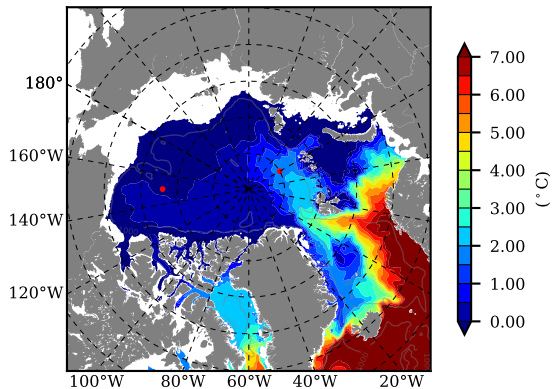

BCTGE28NEV401A1S3 AW Max Temp over 2014

AW Max Temp from PHC 3.0

BCTGE28NEV401A1S3 AW Max Temp depth

AW Max Temp depth from PHC 3.0