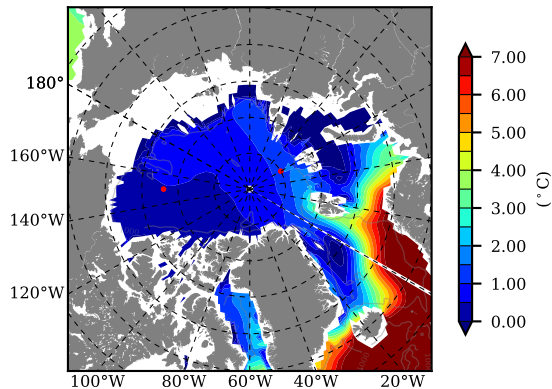

BCTGE28NEV401A1S3 AW Max Temp over 2015

AW Max Temp from PHC 3.0

BCTGE28NEV401A1S3 AW Max Temp depth

AW Max Temp depth from PHC 3.0