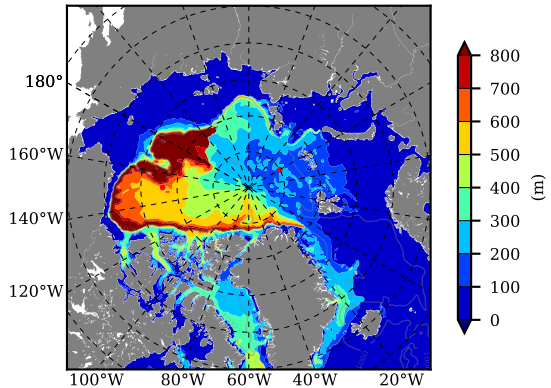

BCTGE28NEV401A1S3 AW Max Temp over 2015

AW Max Temp from PHC 3.0

BCTGE28NEV401A1S3 AW Max Temp depth

AW Max Temp depth from PHC 3.0