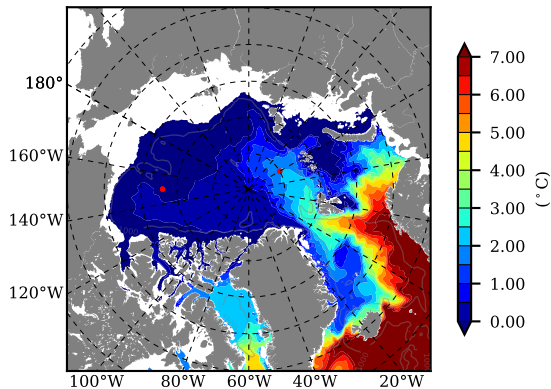

BCTGE28NEV401A1S3 AW Max Temp over 2015

AW Max Temp from PHC 3.0

BCTGE28NEV401A1S3 AW Max Temp depth

AW Max Temp depth from PHC 3.0