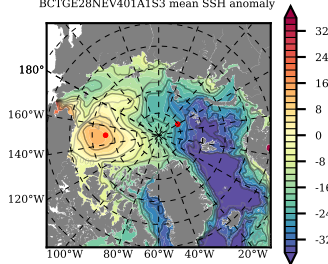

BCTGE28NEV401A1S3 mean FWC (m) over 1979

Mean FWC (m) from BG Obs Sys. (Proshutinsky et al. GRL2018) over year 2003-2017

Mean FWC (m) from Init State

BCTGE28NEV401A1S3 mean SSH anomaly

Mean DOT from Armitage et al. 2017 2003-2014