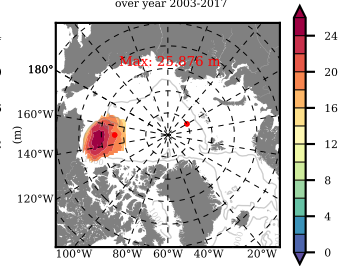

BCTGE28NEV401A1S3 mean FWC (m) over 1979

Mean FWC (m) from BG Obs Sys. (Proshutinsky et al. GRL2018) over year 2003-2017

Mean FWC (m) from Init State

BCTGE28NEV401A1S3 mean SSH anomaly

Mean DOT from Armitage et al. 2017 2003-2014