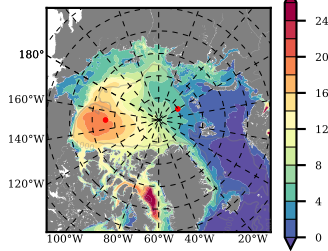

BCTGE28NEV401A1S3 mean FWC (m) over 1979

Mean FWC (m) from BG Obs Sys. (Proshutinsky et al. GRL2018) over year 2003-2017

Mean FWC (m) from Init State

BCTGE28NEV401A1S3 mean SSH anomaly

Mean DOT from Armitage et al. 2017 2003-2014