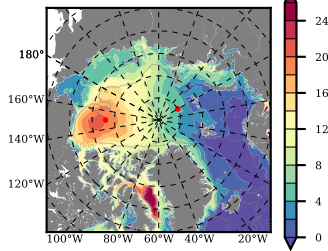

BCTGE28NEV401A1S3 mean FWC (m) over 1980

Mean FWC (m) from BG Obs Sys. (Proshutinsky et al. GRL2018) over year 2003-2017

Mean FWC (m) from Init State

BCTGE28NEV401A1S3 mean SSH anomaly

Mean DOT from Armitage et al. 2017 2003-2014