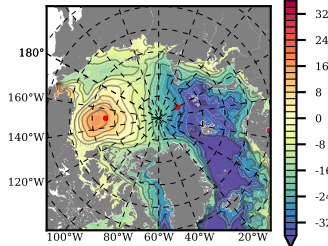

BCTGE28NEV401A1S3 mean FWC (m) over 1980

Mean FWC (m) from BG Obs Sys. (Proshutinsky et al. GRL2018) over year 2003-2017

Mean FWC (m) from Init State

BCTGE28NEV401A1S3 mean SSH anomaly

Mean DOT from Armitage et al. 2017 2003-2014