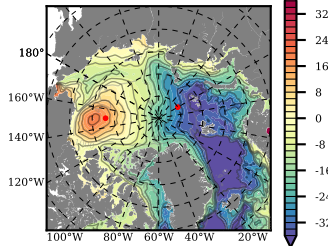

BCTGE28NEV401A1S3 mean FWC (m) over 1981

Mean FWC (m) from BG Obs Sys. (Proshutinsky et al. GRL2018) over year 2003-2017

Mean FWC (m) from Init State

BCTGE28NEV401A1S3 mean SSH anomaly

Mean DOT from Armitage et al. 2017 2003-2014