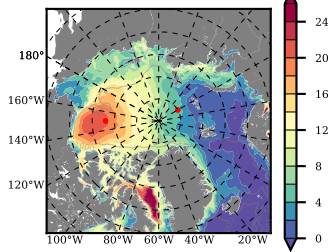

BCTGE28NEV401A1S3 mean FWC (m) over 1981

Mean FWC (m) from BG Obs Sys. (Proshutinsky et al. GRL2018) over year 2003-2017

Mean FWC (m) from Init State

BCTGE28NEV401A1S3 mean SSH anomaly

Mean DOT from Armitage et al. 2017 2003-2014