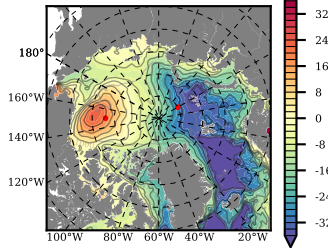

BCTGE28NEV401A1S3 mean FWC (m) over 1982

Mean FWC (m) from BG Obs Sys. (Proshutinsky et al. GRL2018) over year 2003-2017

Mean FWC (m) from Init State

BCTGE28NEV401A1S3 mean SSH anomaly

Mean DOT from Armitage et al. 2017 2003-2014