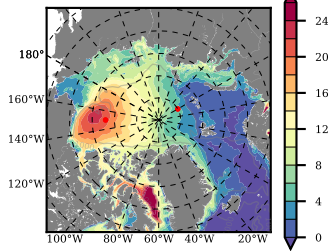

BCTGE28NEV401A1S3 mean FWC (m) over 1982

Mean FWC (m) from BG Obs Sys. (Proshutinsky et al. GRL2018) over year 2003-2017

Mean FWC (m) from Init State

BCTGE28NEV401A1S3 mean SSH anomaly

Mean DOT from Armitage et al. 2017 2003-2014