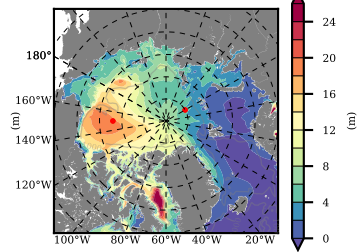

BCTGE28NEV401A1S3 mean FWC (m) over 1983

Mean FWC (m) from BG Obs Sys. (Proshutinsky et al. GRL2018) over year 2003-2017

Mean FWC (m) from Init State

BCTGE28NEV401A1S3 mean SSH anomaly

Mean DOT from Armitage et al. 2017 2003-2014