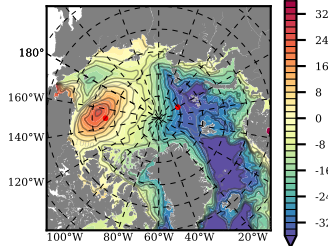

BCTGE28NEV401A1S3 mean FWC (m) over 1983

Mean FWC (m) from BG Obs Sys. (Proshutinsky et al. GRL2018) over year 2003-2017

Mean FWC (m) from Init State

BCTGE28NEV401A1S3 mean SSH anomaly

Mean DOT from Armitage et al. 2017 2003-2014