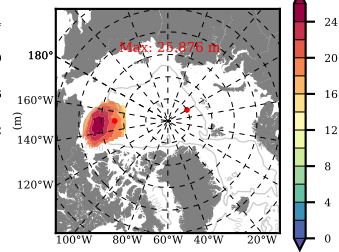

BCTGE28NEV401A1S3 mean FWC (m) over 1983

Mean FWC (m) from BG Obs Sys. (Proshutinsky et al. GRL2018) over year 2003-2017

Mean FWC (m) from Init State

BCTGE28NEV401A1S3 mean SSH anomaly

Mean DOT from Armitage et al. 2017 2003-2014