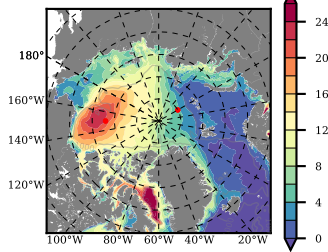

BCTGE28NEV401A1S3 mean FWC (m) over 1983

Mean FWC (m) from BG Obs Sys. (Proshutinsky et al. GRL2018) over year 2003-2017

Mean FWC (m) from Init State

BCTGE28NEV401A1S3 mean SSH anomaly

Mean DOT from Armitage et al. 2017 2003-2014