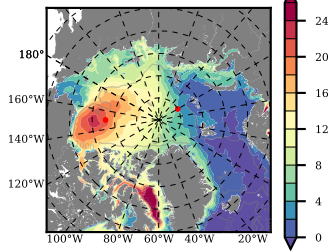

BCTGE28NEV401A1S3 mean FWC (m) over 1984

Mean FWC (m) from BG Obs Sys. (Proshutinsky et al. GRL2018) over year 2003-2017

Mean FWC (m) from Init State

BCTGE28NEV401A1S3 mean SSH anomaly

Mean DOT from Armitage et al. 2017 2003-2014