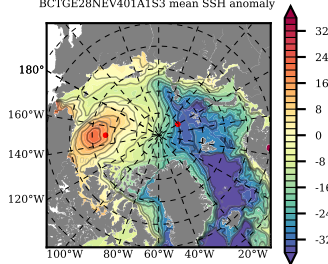

BCTGE28NEV401A1S3 mean FWC (m) over 1984

Mean FWC (m) from BG Obs Sys. (Proshutinsky et al. GRL2018) over year 2003-2017

Mean FWC (m) from Init State

BCTGE28NEV401A1S3 mean SSH anomaly

Mean DOT from Armitage et al. 2017 2003-2014