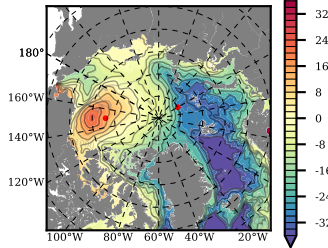

BCTGE28NEV401A1S3 mean FWC (m) over 1985

Mean FWC (m) from BG Obs Sys. (Proshutinsky et al. GRL2018) over year 2003-2017

Mean FWC (m) from Init State

BCTGE28NEV401A1S3 mean SSH anomaly

Mean DOT from Armitage et al. 2017 2003-2014