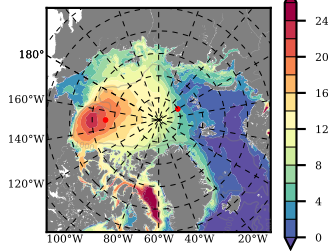

BCTGE28NEV401A1S3 mean FWC (m) over 1985

Mean FWC (m) from BG Obs Sys. (Proshutinsky et al. GRL2018) over year 2003-2017

Mean FWC (m) from Init State

BCTGE28NEV401A1S3 mean SSH anomaly

Mean DOT from Armitage et al. 2017 2003-2014