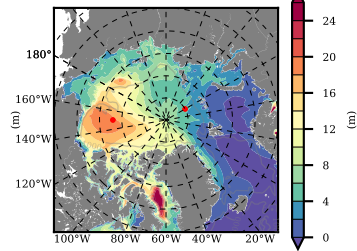

BCTGE28NEV401A1S3 mean FWC (m) over 1985

Mean FWC (m) from BG Obs Sys. (Proshutinsky et al. GRL2018) over year 2003-2017

Mean FWC (m) from Init State

BCTGE28NEV401A1S3 mean SSH anomaly

Mean DOT from Armitage et al. 2017 2003-2014