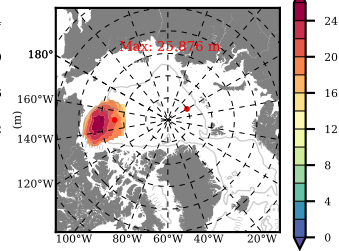

BCTGE28NEV401A1S3 mean FWC (m) over 1985

Mean FWC (m) from BG Obs Sys. (Proshutinsky et al. GRL2018) over year 2003-2017

Mean FWC (m) from Init State

BCTGE28NEV401A1S3 mean SSH anomaly

Mean DOT from Armitage et al. 2017 2003-2014