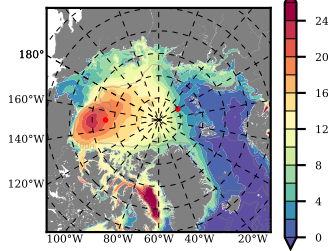

BCTGE28NEV401A1S3 mean FWC (m) over 1986

Mean FWC (m) from BG Obs Sys. (Proshutinsky et al. GRL2018) over year 2003-2017

Mean FWC (m) from Init State

BCTGE28NEV401A1S3 mean SSH anomaly

Mean DOT from Armitage et al. 2017 2003-2014