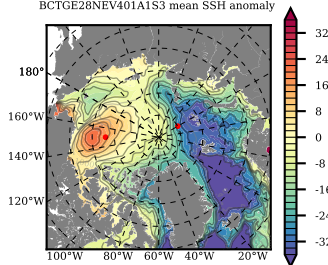

BCTGE28NEV401A1S3 mean FWC (m) over 1986

Mean FWC (m) from BG Obs Sys. (Proshutinsky et al. GRL2018) over year 2003-2017

Mean FWC (m) from Init State

BCTGE28NEV401A1S3 mean SSH anomaly

Mean DOT from Armitage et al. 2017 2003-2014