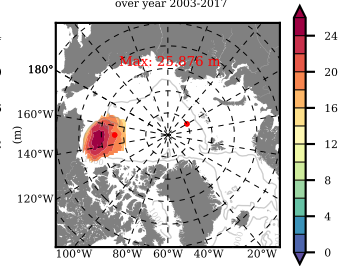

BCTGE28NEV401A1S3 mean FWC (m) over 1986

Mean FWC (m) from BG Obs Sys. (Proshutinsky et al. GRL2018) over year 2003-2017

Mean FWC (m) from Init State

BCTGE28NEV401A1S3 mean SSH anomaly

Mean DOT from Armitage et al. 2017 2003-2014