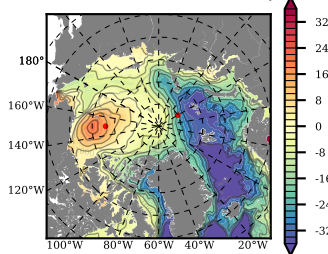

BCTGE28NEV401A1S3 mean FWC (m) over 1987

Mean FWC (m) from BG Obs Sys. (Proshutinsky et al. GRL2018) over year 2003-2017

Mean FWC (m) from Init State

BCTGE28NEV401A1S3 mean SSH anomaly

Mean DOT from Armitage et al. 2017 2003-2014