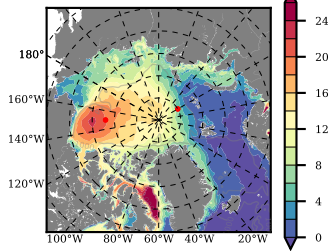

BCTGE28NEV401A1S3 mean FWC (m) over 1987

Mean FWC (m) from BG Obs Sys. (Proshutinsky et al. GRL2018) over year 2003-2017

Mean FWC (m) from Init State

BCTGE28NEV401A1S3 mean SSH anomaly

Mean DOT from Armitage et al. 2017 2003-2014